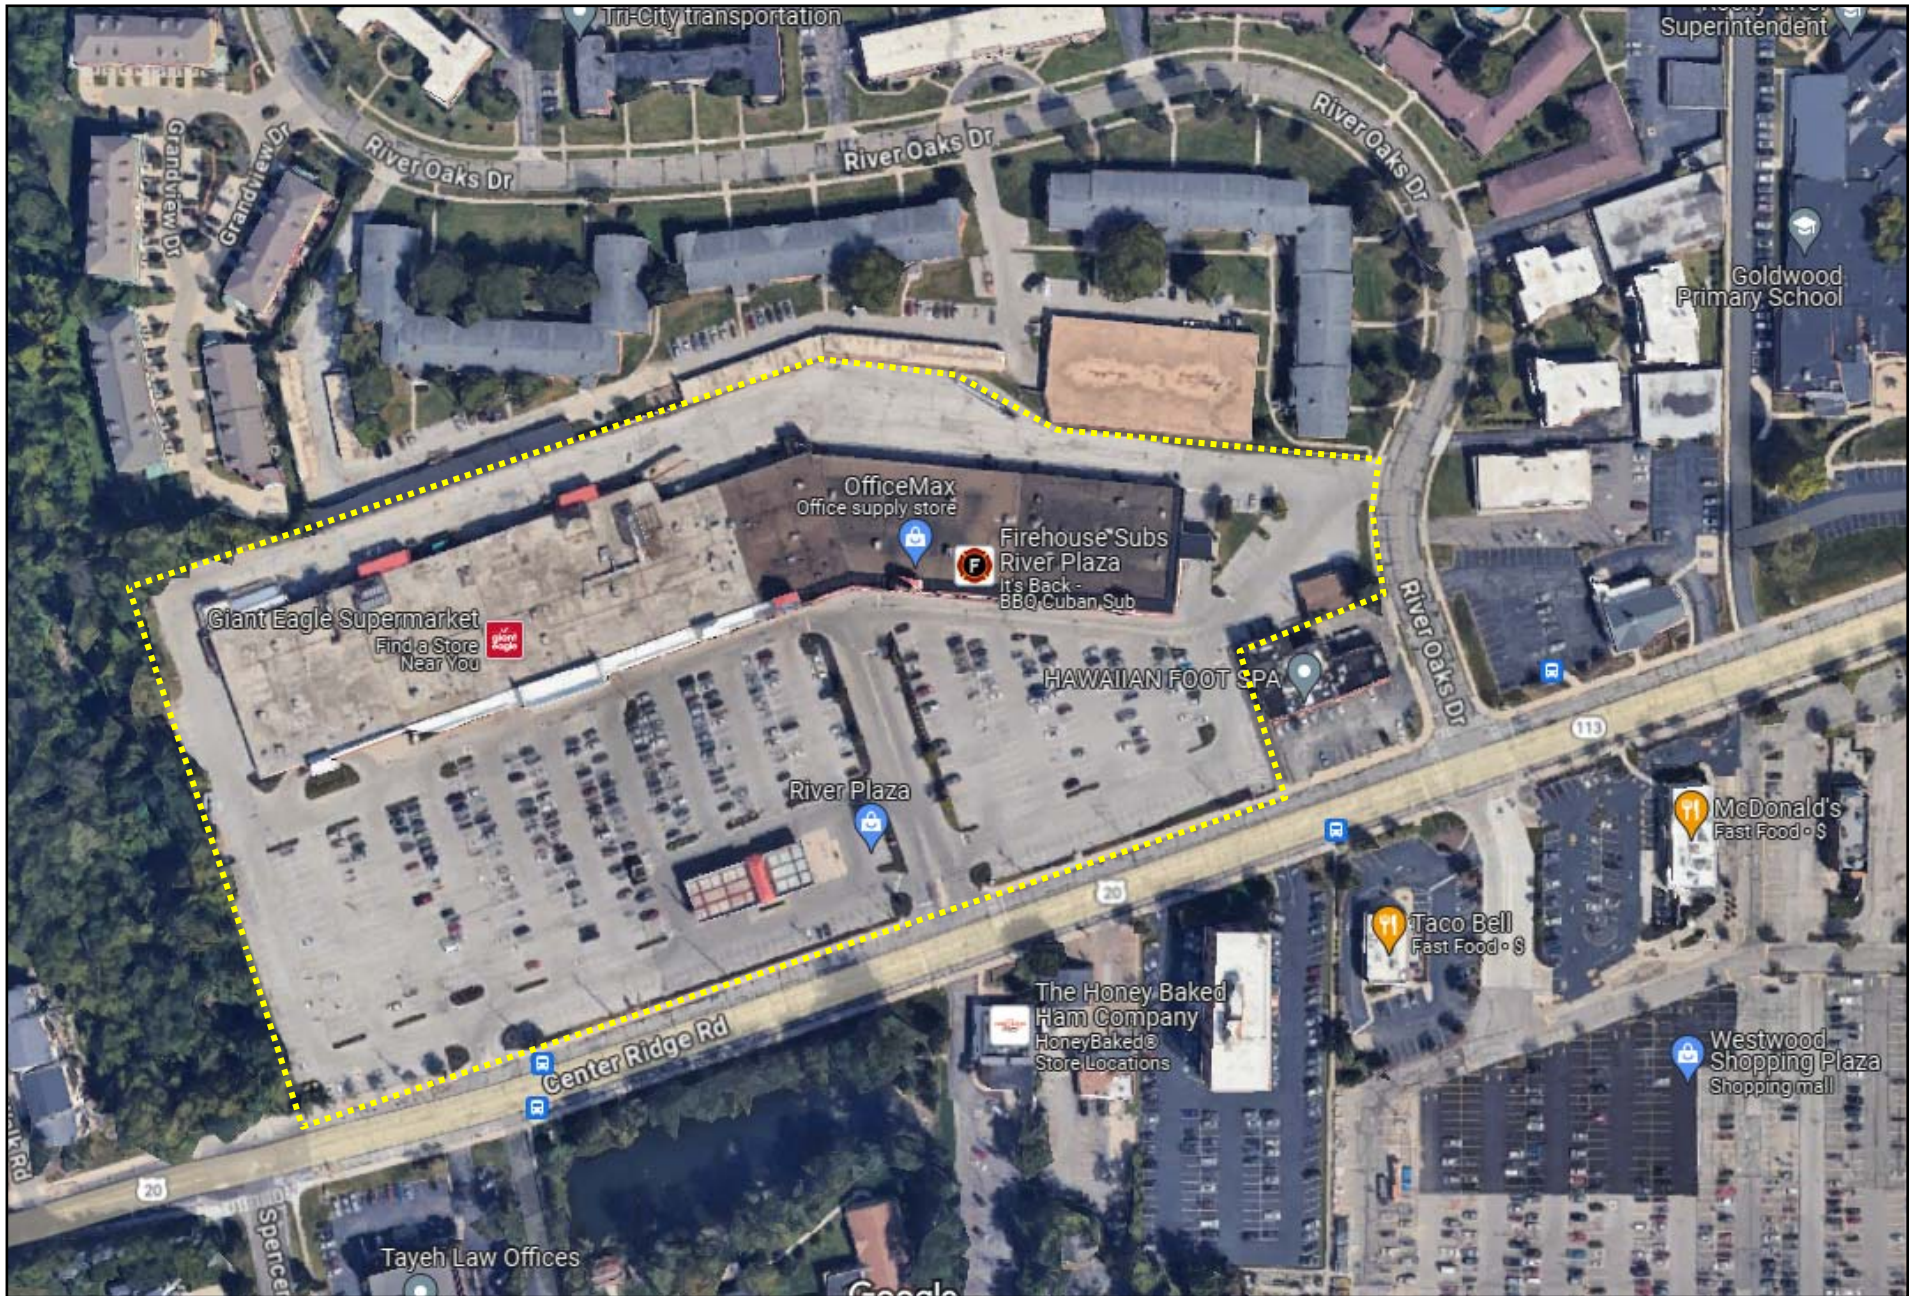

RIVER PLAZA ~ ROCKY RIVER, OHIO