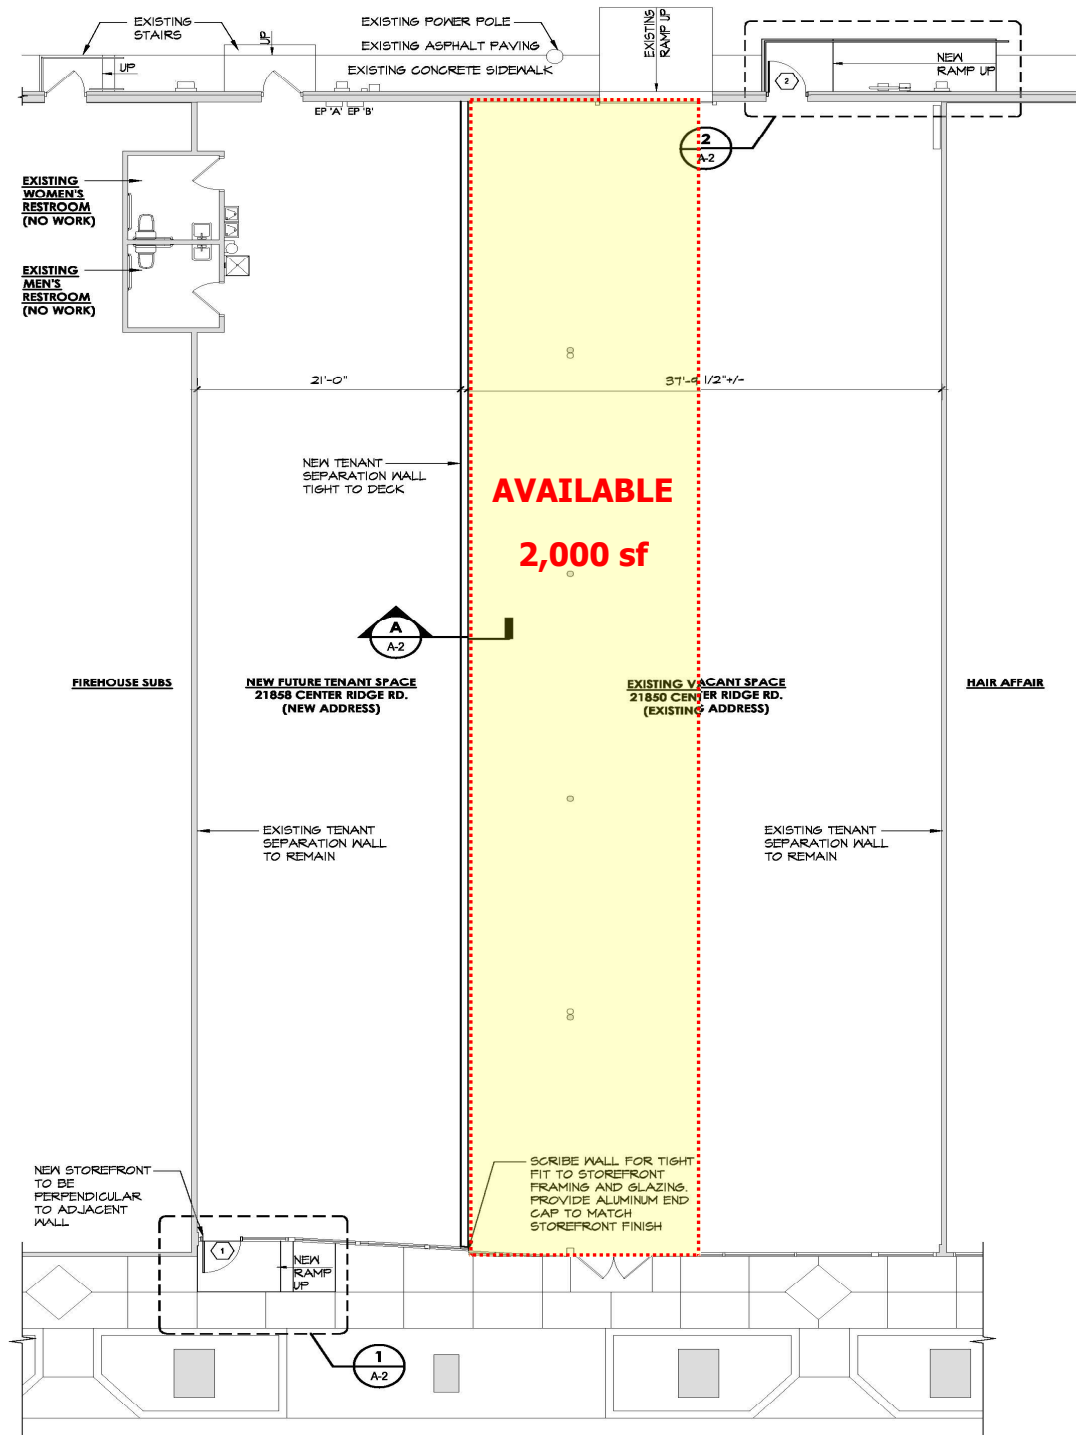

W 210th St

W 210th St

W 210th St

W 210th St

RIVER PLAZA ~ ROCKY RIVER, OHIO

RIVER PLAZA ~ ROCKY RIVER, OHIO

River Plaza / Rocky River, Ohio

1 FLOOR PLAN
SCALE: 1/8" = 1'-0"

Not Drawn To Scale