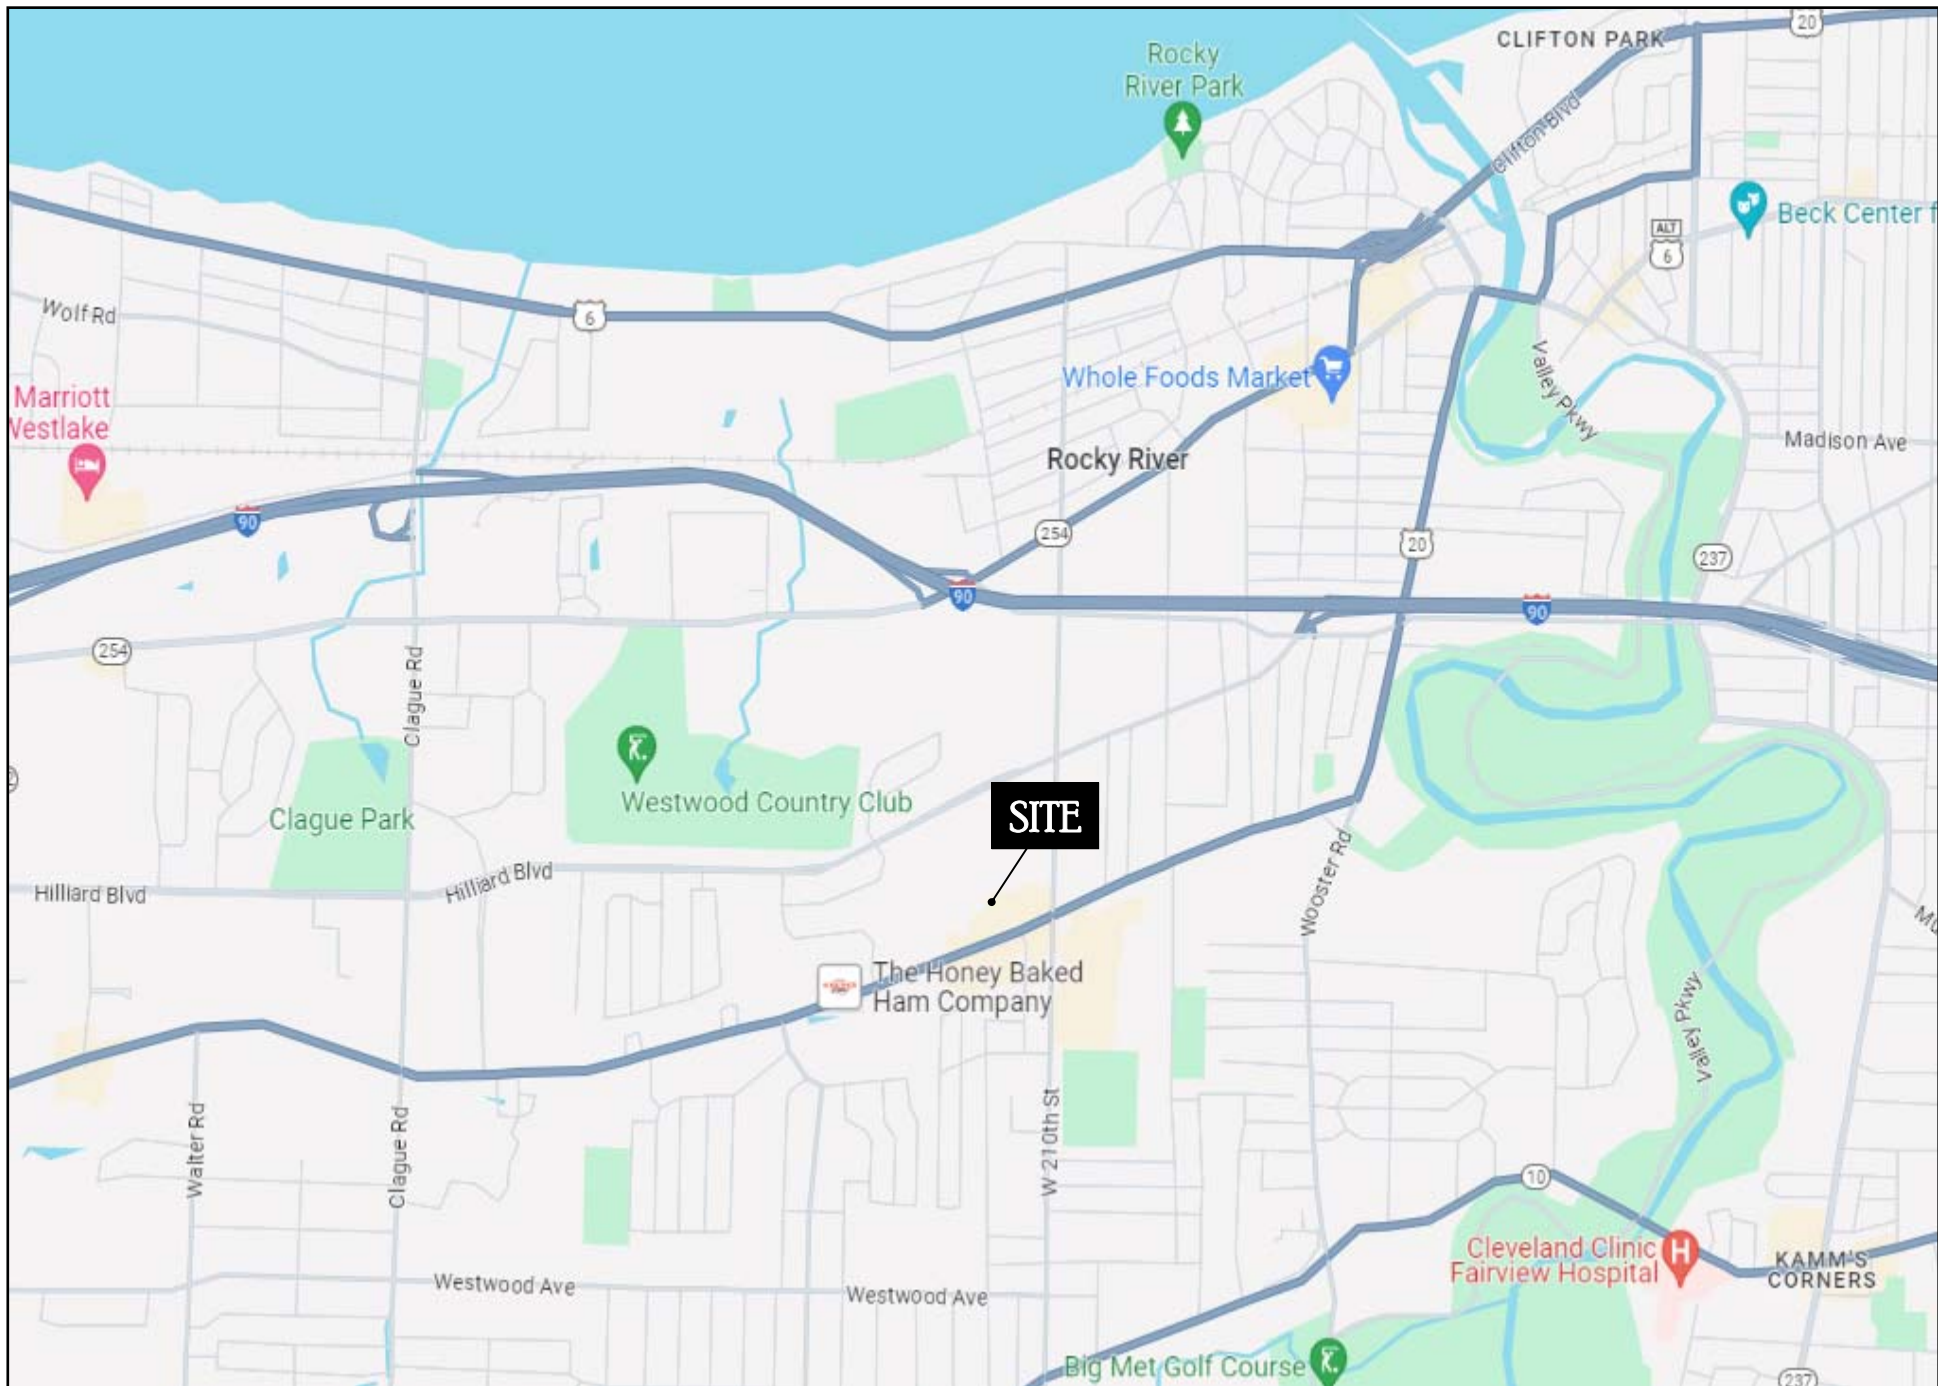

RIVER PLAZA

21810-22160 CENTER RIDGE ROAD | ROCKY RIVER, OHIO

RETAIL SPACE AVAILABLE

4053 MAPLE ROAD
AMHERST, NY 14226
PHONE (716) 833-4986 EXT 382
WWW.BENCHMARKGRP.COM
KEVIN ZUGGER
KZUGGER@BENCHMARKGRP.COM

RIVER PLAZA

CENTER RIDGE ROAD & RIVER OAKS DRIVE

ROCKY RIVER, OHIO

- IN-LINE SPACE AVAILABLE: 1,800 SF & 2,000 SF
- 132,750 SQUARE FOOT SHOPPING CENTER ON 13.7 ACRES
- TENANTS INCLUDE GIANT EAGLE SUPERMARKET, OFFICE MAX, CHASE BANK, FIREHOUSE SUBS, SCRAMBLER'S, MATHNASIUM, HOTWORX, CHIROPRACTOR, HAIR AFFAIR, VIVID NAILS, RITA'S ITALIAN ICE /CUSTARD & TASTE BUDS KITCHEN
- LOCATED ALONG AN EXTREMELY ACTIVE RETAIL CORRIDOR
- APPROXIMATELY 10 MILES FROM DOWNTOWN CLEVELAND
- VERY CLOSE PROXIMITY TO I-90 (TRAFFIC COUNTS: 107,270 VEHICLES PER DAY)
- COMPETITIVE LEASE RATES
- CENTER RIDGE ROAD TRAFFIC COUNTS: 35,120 VEHICLES PER DAY
- CONTACT KEVIN ZUGGER FOR FURTHER INFORMATION

RIVER PLAZA

Giant Eagle Supermarket
Find a Store Near You

SITE

Firehouse Subs
River Plaza
It's Back - BBQ Cuban Sub

River Plaza

McDonald's

The Honey Baked Ham Company
HoneyBaked® Store Locations

Westwood Shopping Plaza

Force Sports Rocky River

Southwood Dr

Addington Blvd

Addington Blvd

Center Ridge Rd

Hilliard Blvd

Hilliard Blvd

Cottonwood Dr