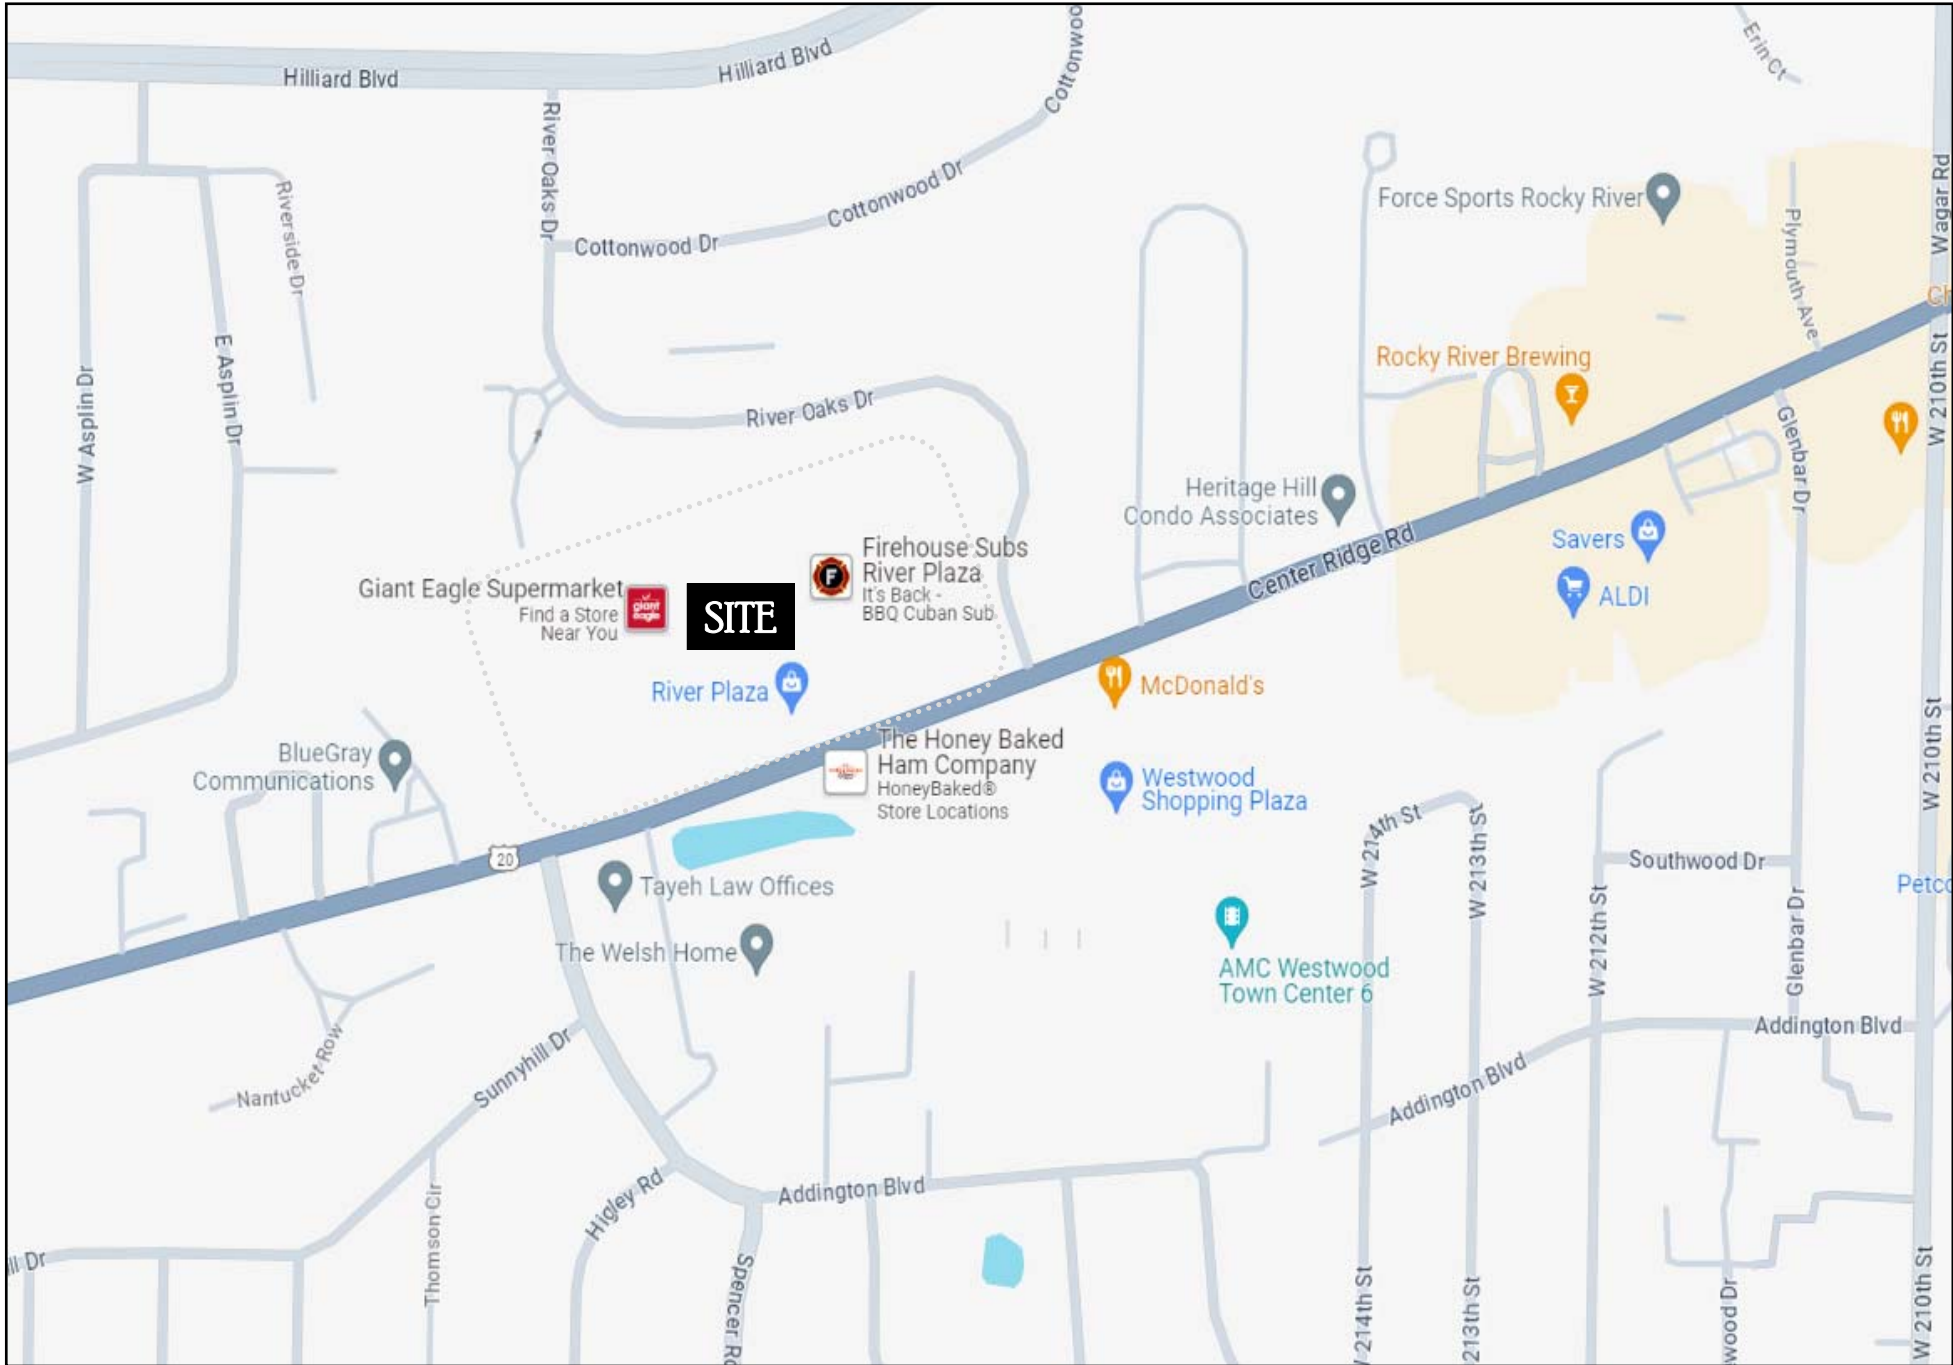

RIVER PLAZA

21810-22160 CENTER RIDGE ROAD | ROCKY RIVER, OHIO

RETAIL SPACE AVAILABLE

4053 MAPLE ROAD
AMHERST, NY 14226
PHONE (716) 833-4986 EXT 382
WWW.BENCHMARKGRP.COM
KEVIN ZUGGER
KZUGGER@BENCHMARKGRP.COM

RIVER PLAZA

CENTER RIDGE ROAD & RIVER OAKS DRIVE

ROCKY RIVER, OHIO

- IN-LINE SPACE AVAILABLE: 1,800 SF & 2,000 SF
- 132,750 SQUARE FOOT SHOPPING CENTER ON 13.7 ACRES
- TENANTS INCLUDE GIANT EAGLE SUPERMARKET, OFFICE MAX, CHASE BANK, FIREHOUSE SUBS, SCRAMBLER'S, MATHNASIUM, HOTWORX, CHIROPRACTOR, HAIR AFFAIR, VIVID NAILS, RITA'S ITALIAN ICE /CUSTARD & TASTE BUDS KITCHEN
- LOCATED ALONG AN EXTREMELY ACTIVE RETAIL CORRIDOR
- APPROXIMATELY 10 MILES FROM DOWNTOWN CLEVELAND
- VERY CLOSE PROXIMITY TO I-90 (TRAFFIC COUNTS: 107,270 VEHICLES PER DAY)
- COMPETITIVE LEASE RATES
- CENTER RIDGE ROAD TRAFFIC COUNTS: 35,120 VEHICLES PER DAY
- CONTACT KEVIN ZUGGER FOR FURTHER INFORMATION

RIVER PLAZA

Giant Eagle Supermarket
Find a Store Near You

SITE

Firehouse Subs
River Plaza
It's Back - BBQ Cuban Sub

River Plaza

McDonald's

The Honey Baked Ham Company
HoneyBaked® Store Locations

Westwood Shopping Plaza

Force Sports Rocky River

Southwood Dr

Addington Blvd

Addington Blvd

Center Ridge Rd

Hilliard Blvd

Hilliard Blvd

Cottonwood Dr