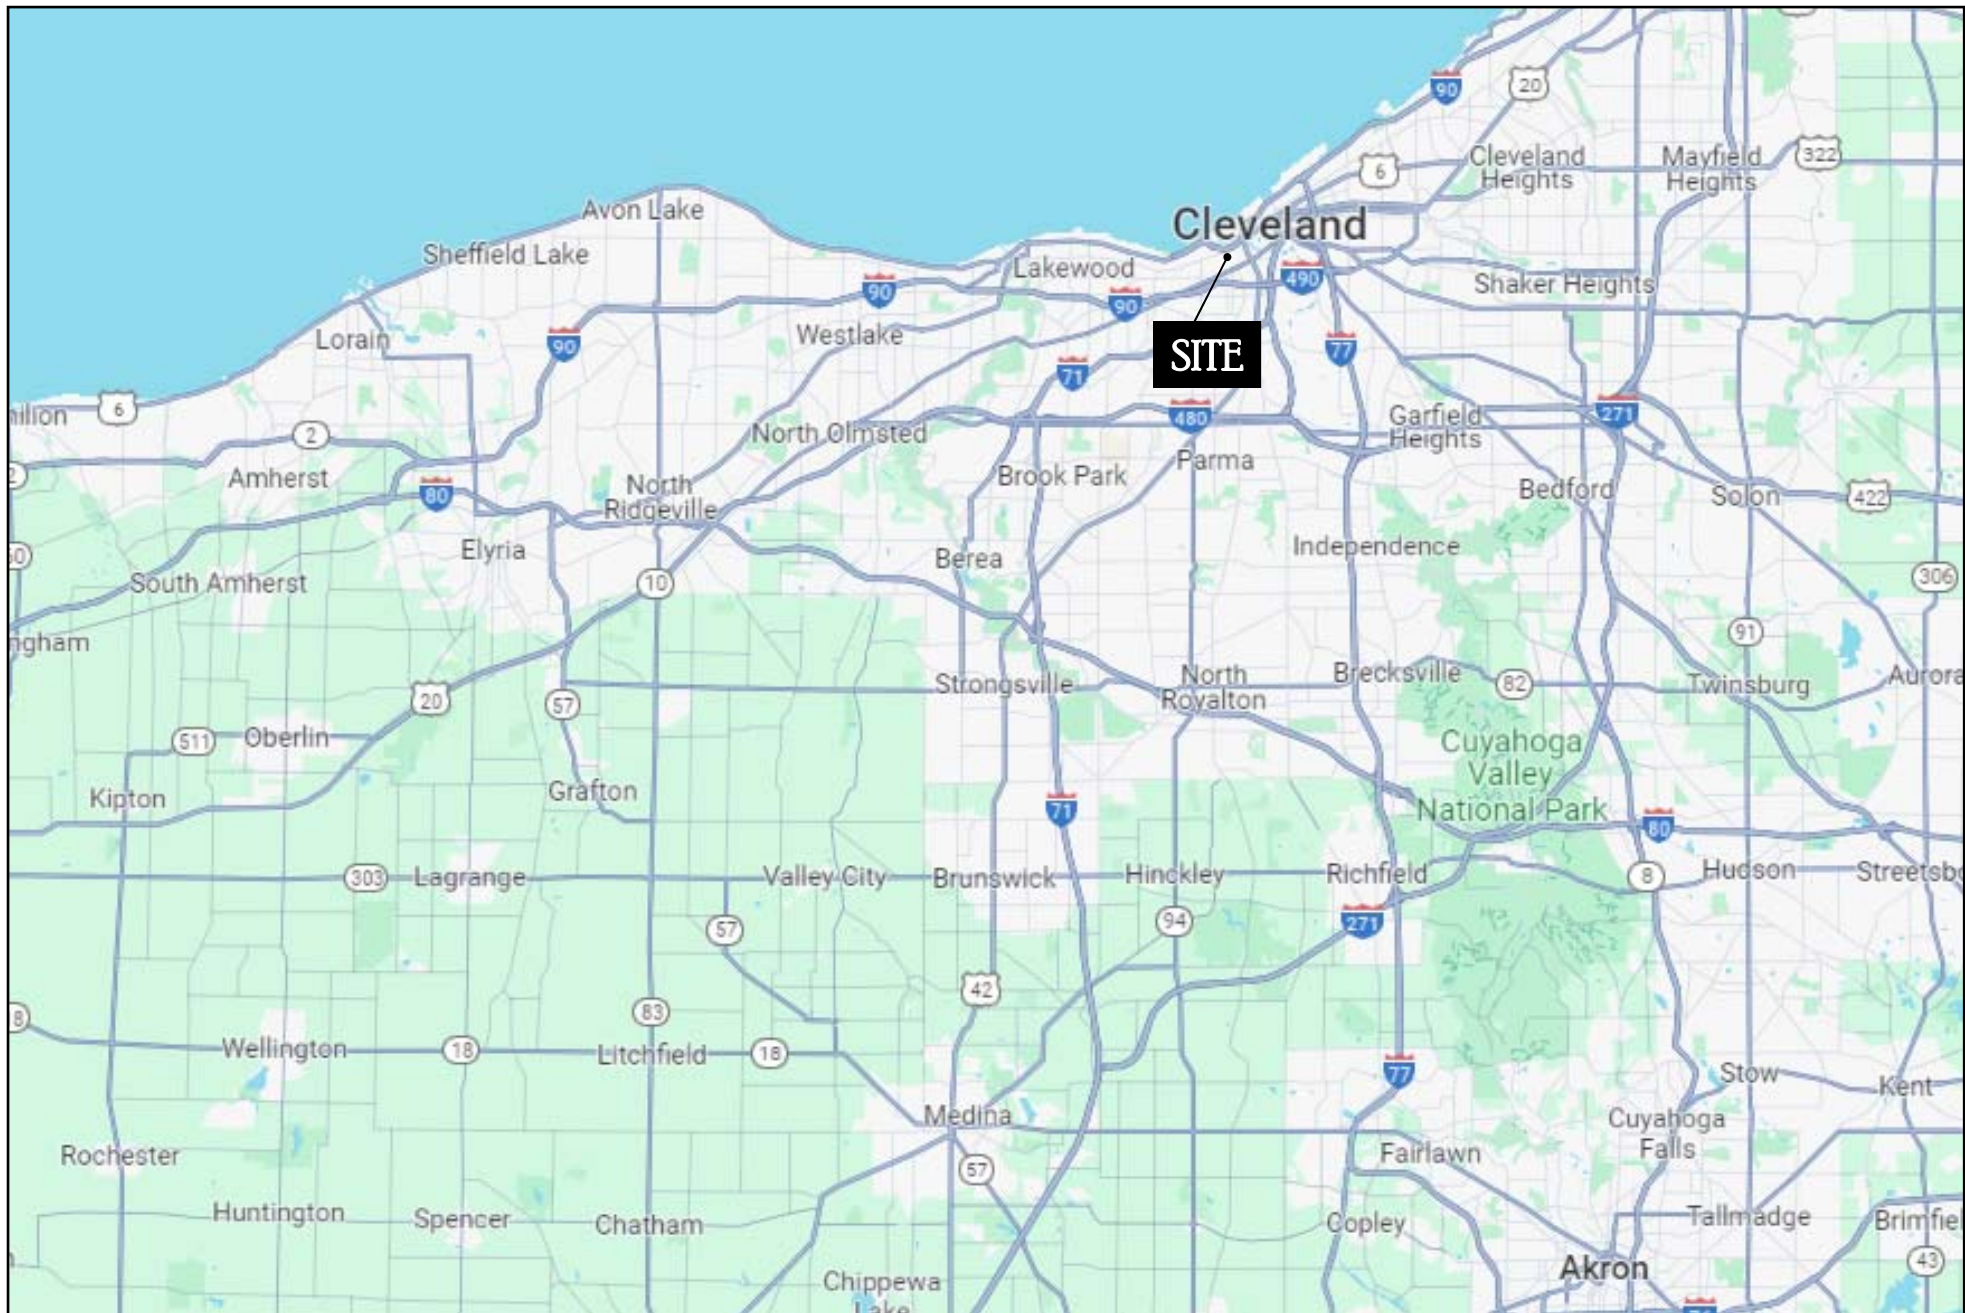

RIVER PLAZA

CENTER RIDGE ROAD & RIVER OAKS DRIVE

ROCKY RIVER, OHIO

- IN-LINE SPACE AVAILABLE: 1,800 SF & 2,000 SF
- 132,750 SQUARE FOOT SHOPPING CENTER ON 13.7 ACRES
- TENANTS INCLUDE GIANT EAGLE SUPERMARKET, OFFICE MAX, CHASE BANK, FIREHOUSE SUBS, SCRAMBLER'S, MATHNASIUM, HOTWORX, CHIROPRACTOR, HAIR AFFAIR, VIVID NAILS, RITA'S ITALIAN ICE /CUSTARD & TASTE BUDS KITCHEN
- LOCATED ALONG AN EXTREMELY ACTIVE RETAIL CORRIDOR
- APPROXIMATELY 10 MILES FROM DOWNTOWN CLEVELAND
- VERY CLOSE PROXIMITY TO I-90 (TRAFFIC COUNTS: 107,270 VEHICLES PER DAY)
- COMPETITIVE LEASE RATES
- CENTER RIDGE ROAD TRAFFIC COUNTS: 35,120 VEHICLES PER DAY
- CONTACT KEVIN ZUGGER FOR FURTHER INFORMATION

<u>DEMOGRAPHICS</u>			
	<u>1 MILE</u>	<u>3 MILE</u>	<u>5 MILE</u>
<u>POPULATION</u>	12,081	91,600	207,346
<u>AVG HH INCOME</u>	\$92,219	\$100,076	\$91,050

All information furnished as submitted may be subject to errors and omissions. No warranty or representation is made as to accuracy thereof.

RIVER PLAZA

Giant Eagle Supermarket
Find a Store Near You

SITE

Firehouse Subs
River Plaza
It's Back - BBQ Cuban Sub

River Plaza

McDonald's

The Honey Baked Ham Company
HoneyBaked® Store Locations

Westwood Shopping Plaza

Cottonwood Dr

River Oaks Dr

W Asplin Dr

E Asplin Dr

Nantucket Row

Sunnyhill Dr

Higley Rd

Spencer Rd