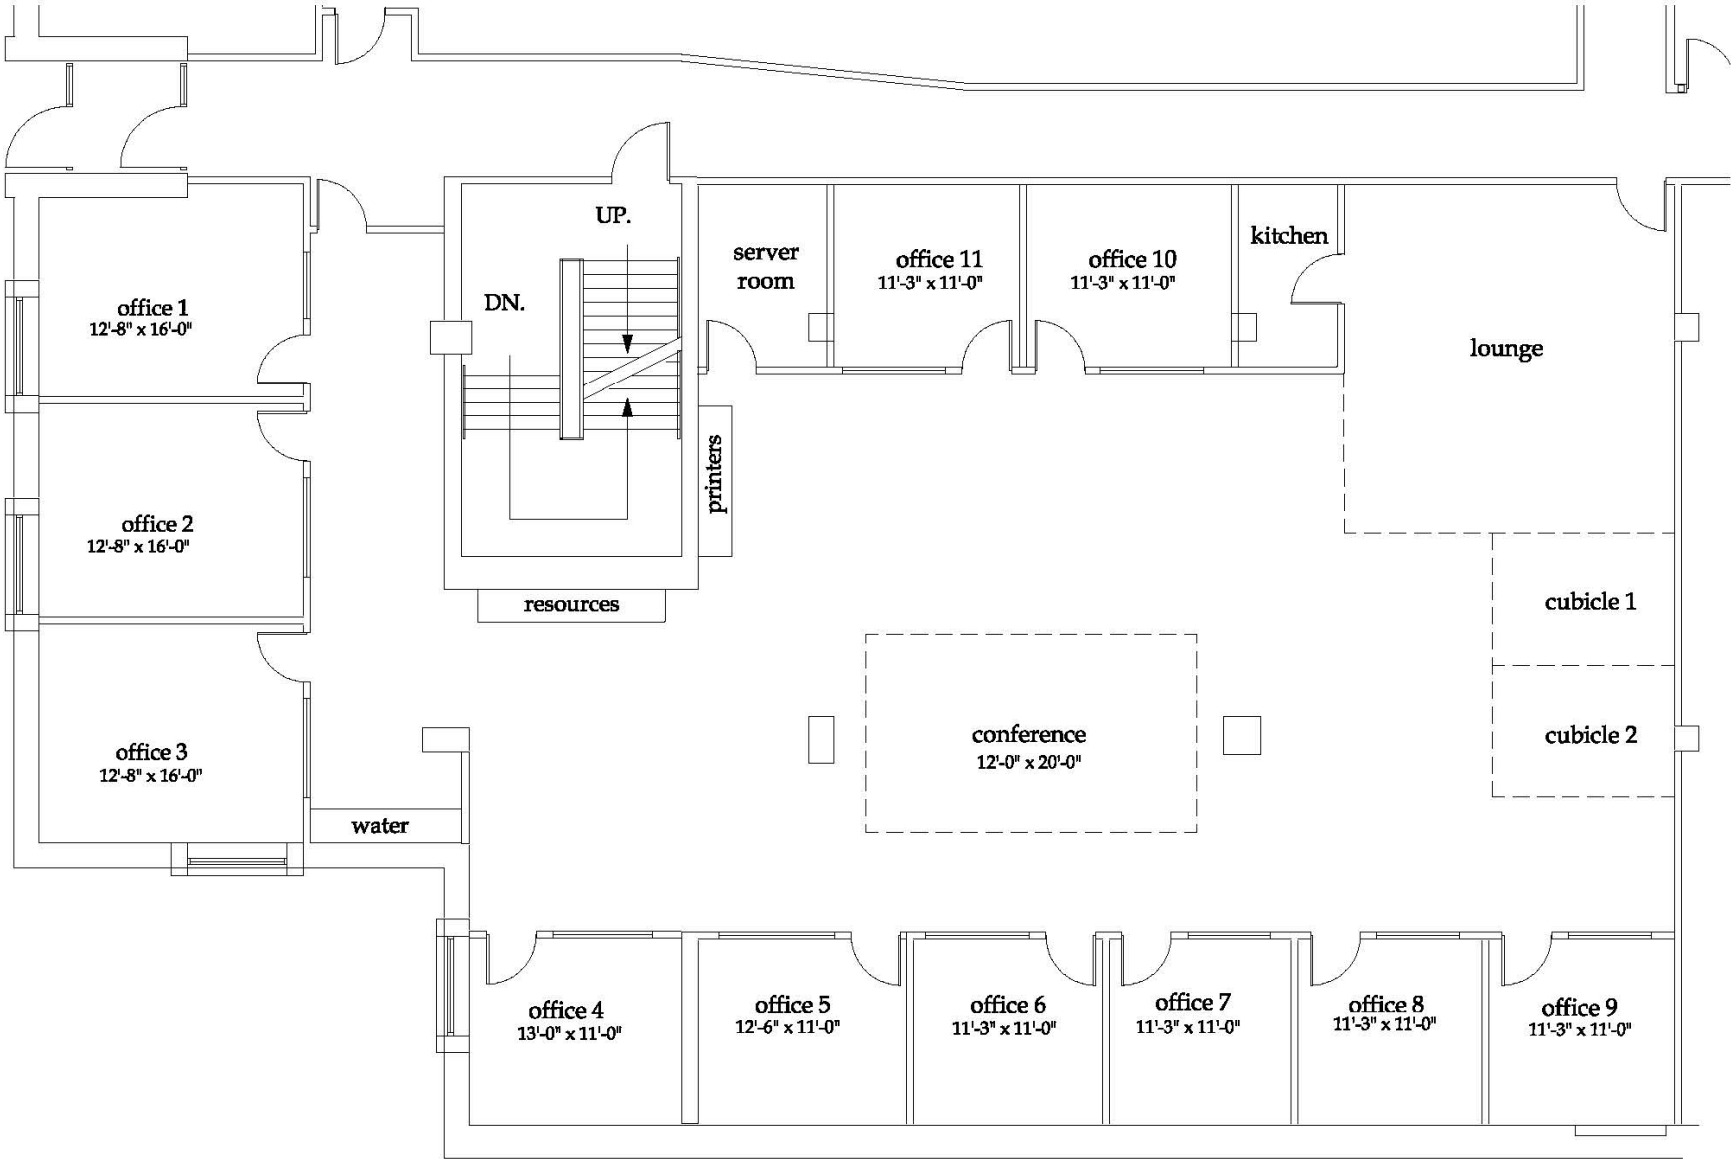

Clinton St

Seneca St

Seneca St

325 DELAWARE AVENUE ~ BUFFALO, NEW YORK

325 DELAWARE AVENUE ~ BUFFALO, NEW YORK

**325 DELAWARE AVENUE**

**First Floor Space Available  
4,653 sq ft**

**Suite #100**

## Second Floor Space Available Up To 8,900 sq ft