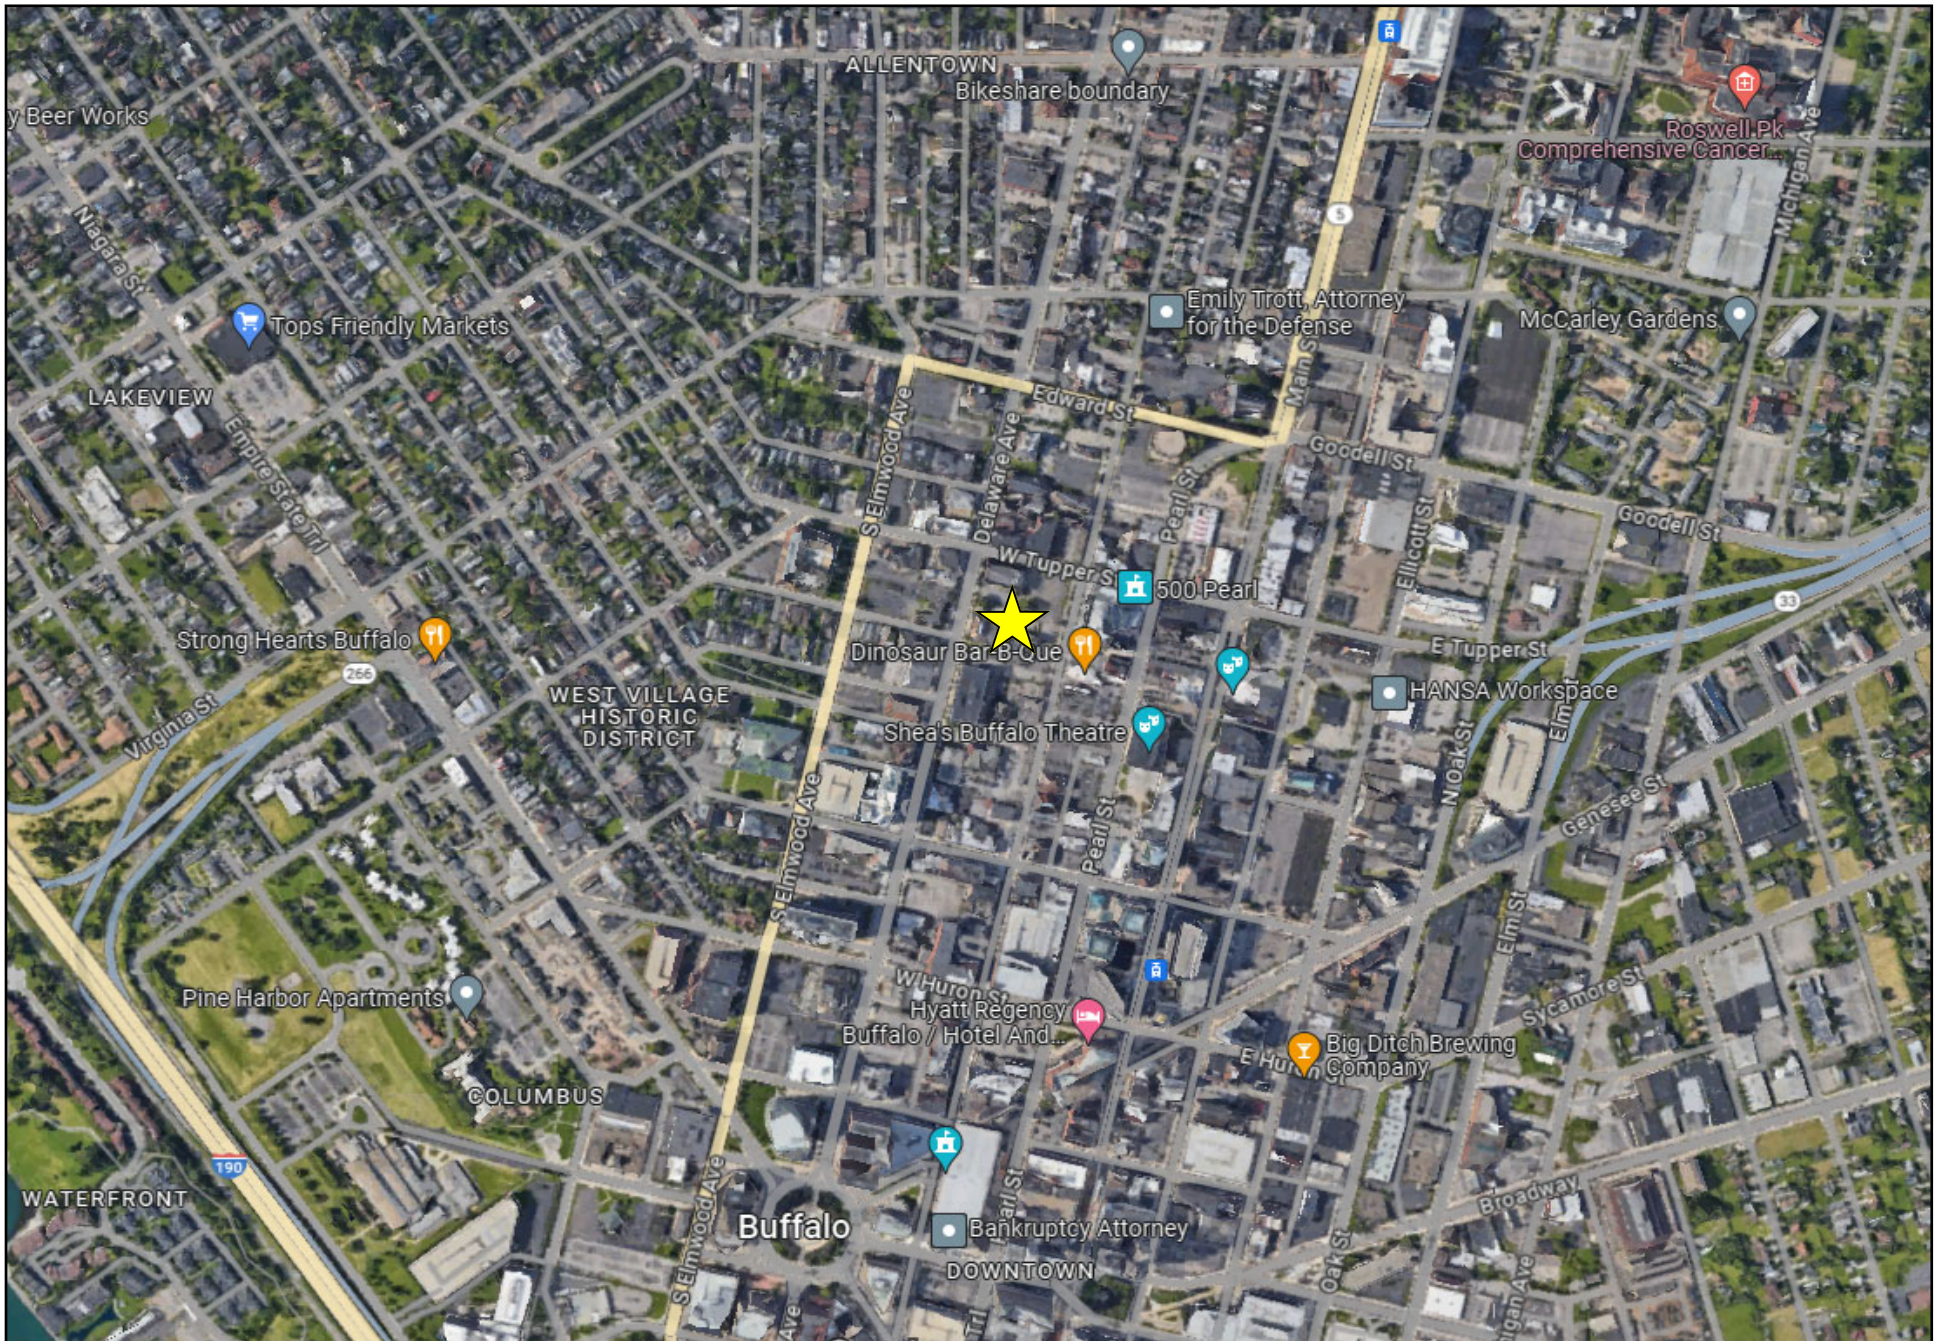

325 DELAWARE AVENUE ~ BUFFALO, NEW YORK