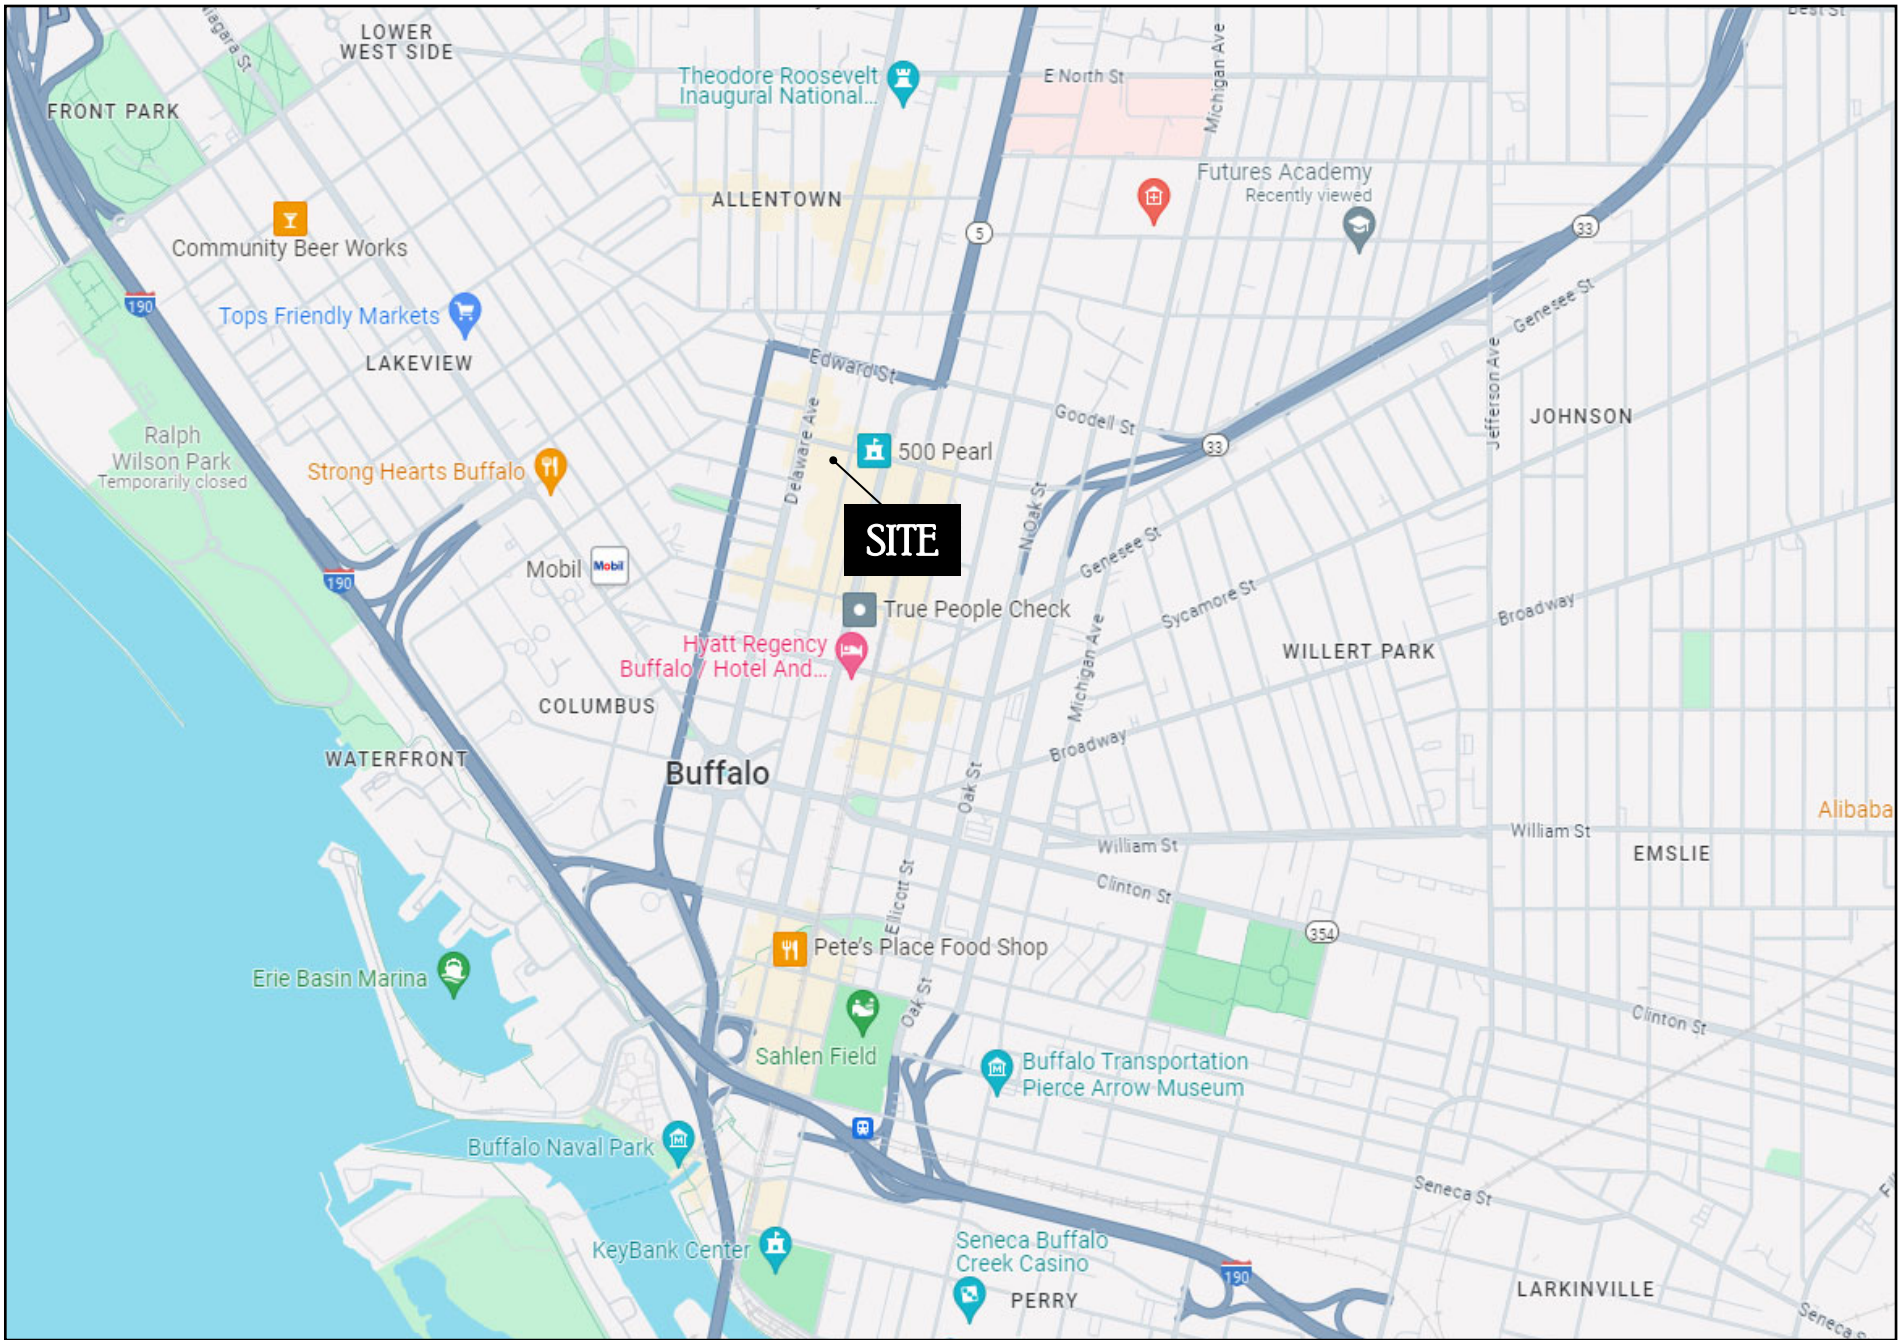

## BUFFALO, NEW YORK

- Located near the corner of Delaware Avenue and West Tupper Street with immediate access to Route 33 (Kensington Expressway)
- A three story building on a 2.45 acre site that is strategically located within three blocks of the heart of downtown Buffalo
- Unlike most buildings in the downtown district, tenants enjoy on-site parking
- Close to the heart of the city, this building is well within walking distance of a variety of shops, restaurants, theaters and banks
- The site is just blocks from Buffalo City Hall, Erie County Court House, and New York State Court House as well as a multitude of other local, state, and federal buildings
- The site is also surrounded by public bus transportation and within three blocks of the subway system
- Moving equipment into the building is easy with the full truck dock facility that is serviced by a freight elevator with a capacity of 6,000 lbs
- The freight elevator is just one of three elevators that service the building
- Contact Kevin Zugger for further information

Delaware Ave View

Rear of Property with Ample Parking

Franklin St View

**SITE**

500 Pearl

True People Check

Hyatt Regency  
Buffalo / Hotel And...

Buffalo

Pete's Place Food Shop

Sahlen Field

Buffalo Transportation  
Pierce Arrow Museum

KeyBank Center

Seneca Buffalo  
Creek Casino

PERRY

Alibaba

EMSLIE

Seneca St

Bea St

Niagara St

Michigan Ave

Jefferson Ave

Genesee St

Broadway

William St