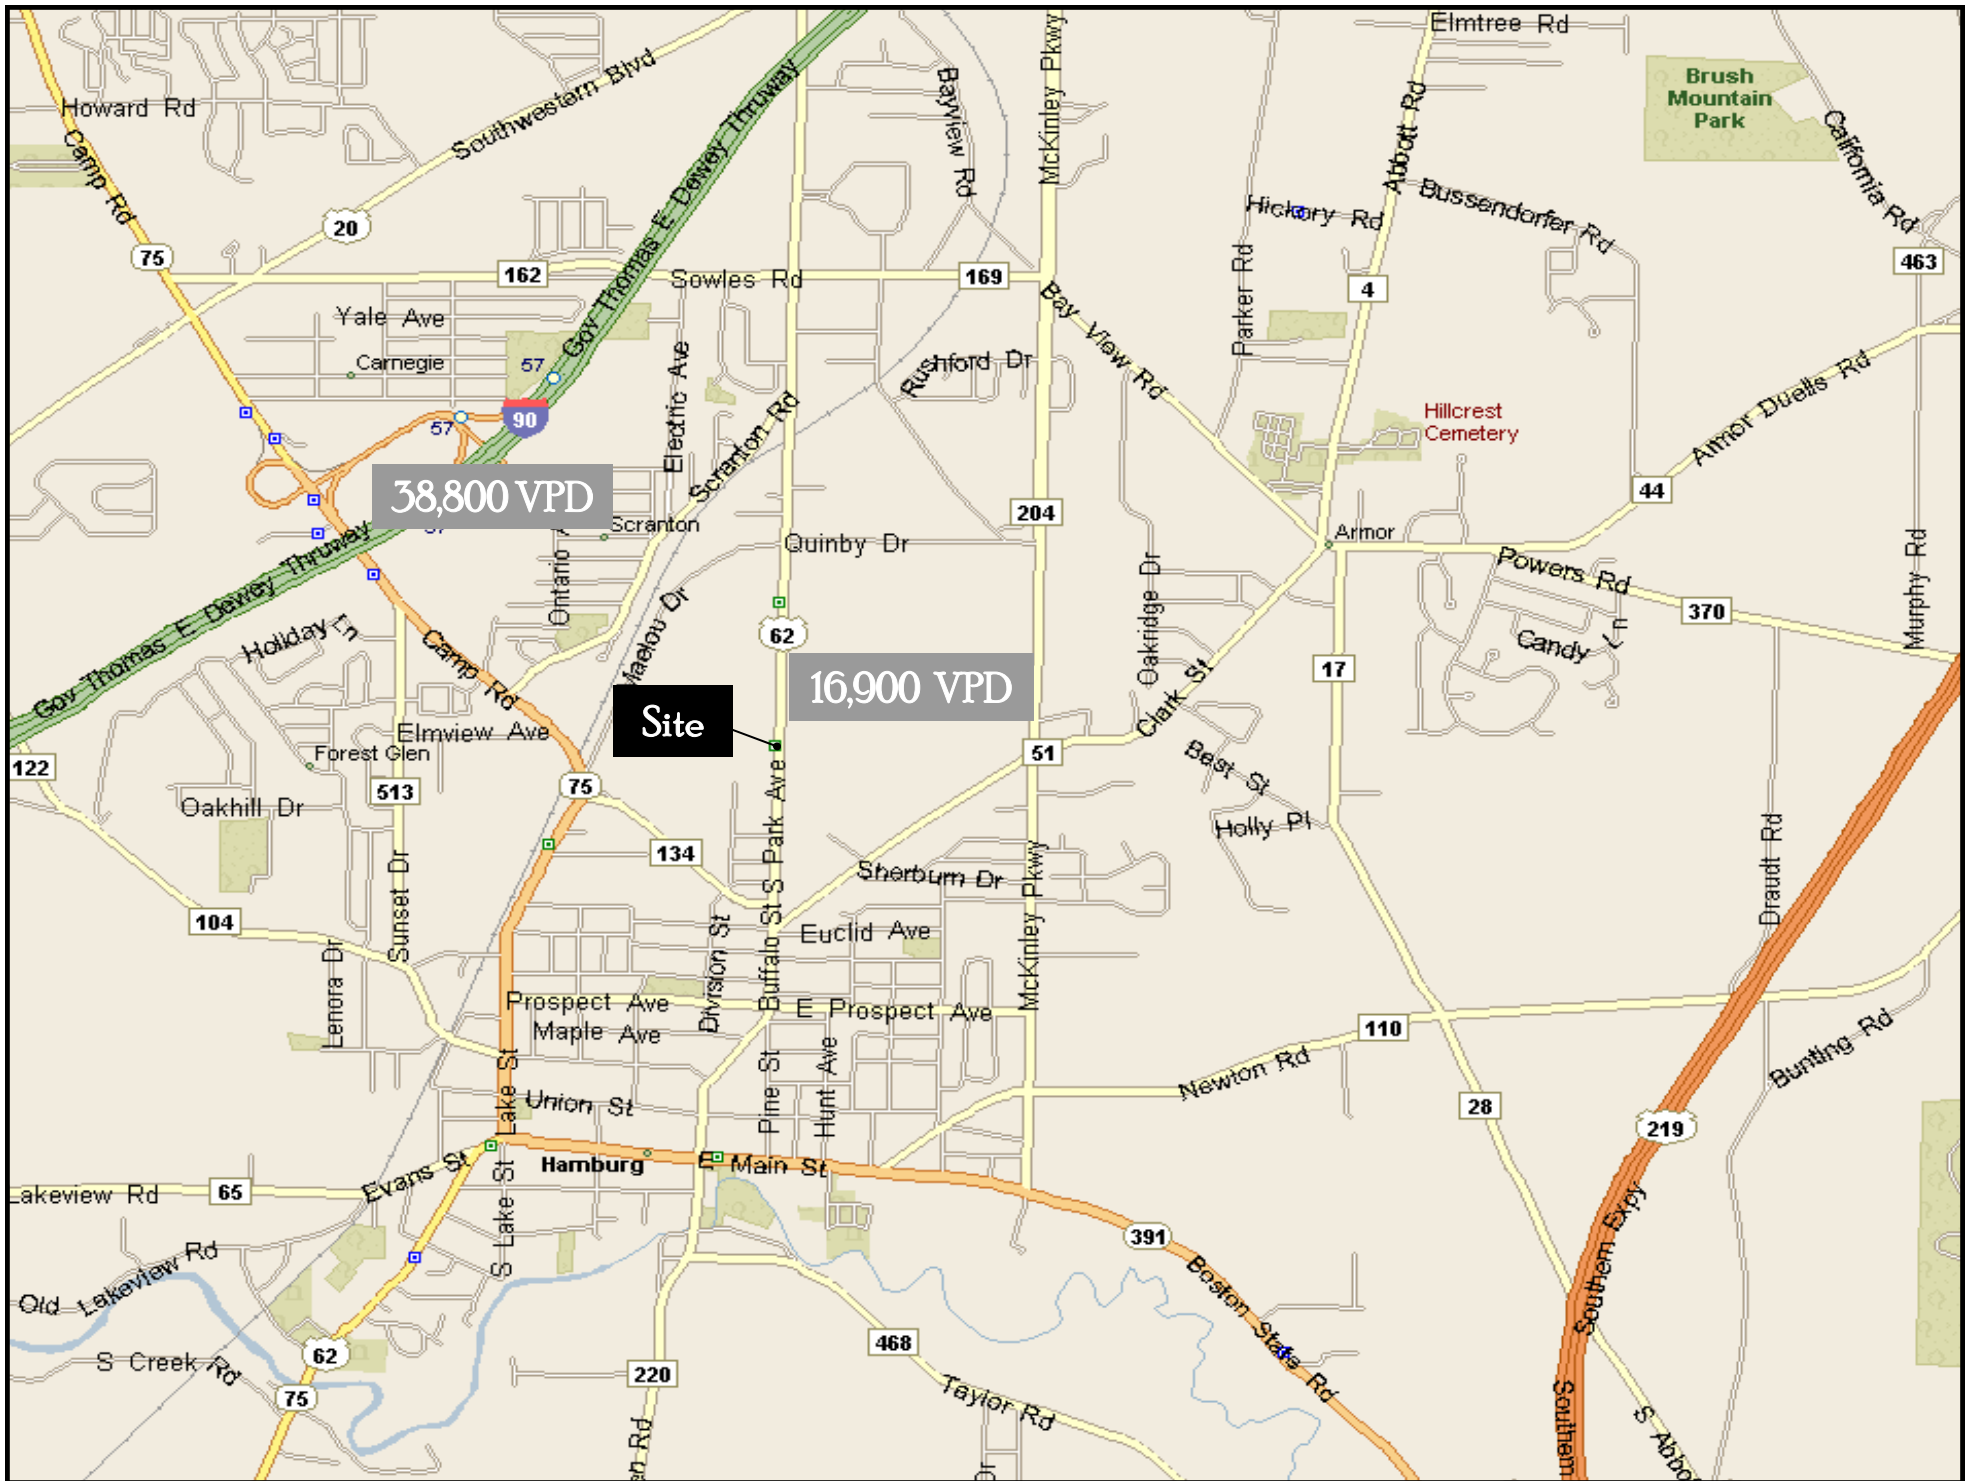

HAMBURG PLAZA

HAMBURG PLAZA

5999 SOUTH PARK AVENUE

HAMBURG, NY 14075

- AVAILABILITY: 3,156 SQ FT IN-LINE SPACE
+/- 0.9 ACRE OUTPARCEL, BUILD-TO-SUIT
2+ ACRE PARCEL AVAILABLE
- CURRENT TENANTS INCLUDE ALDI'S, BIG LOTS, RITE AID, PET SUPPLIES PLUS, UPS STORE, SALLY BEAUTY, ALLURE SALON, MIRACLE EAR, OASIS LIQUOR STORE, CHINA WOK, MIGHTY TACO AND DOMINO'S PIZZA
- TWO ENTRANCES INCLUDING ONE SIGNAL ACCESS
- MINUTES FROM GREATER BUFFALO METRO AREA VIA I-90
- MODERN WELL-LIT PARKING LOT FOR APPROXIMATELY 500 CARS
- PICTURESQUE VILLAGE ENVIRONMENT WITH MANY HISTORICAL AND RECREATIONAL AMENITIES
- CONTACT KEVIN ZUGGER FOR FURTHER INFORMATION

<u>DEMOGRAPHICS</u>			
	<u>1 MILE</u>	<u>3 MILE</u>	<u>5 MILE</u>
<u>POPULATION</u>	8,664	36,607	70,344
<u>AVG HH INCOME</u>	\$106,076	\$98,408	\$96,117

HAMBURG PLAZA ~ HAMBURG, NEW YORK

HAMBURG PLAZA ~ HAMBURG, NEW YORK

HAMBURG PLAZA ~ HAMBURG, NEW YORK