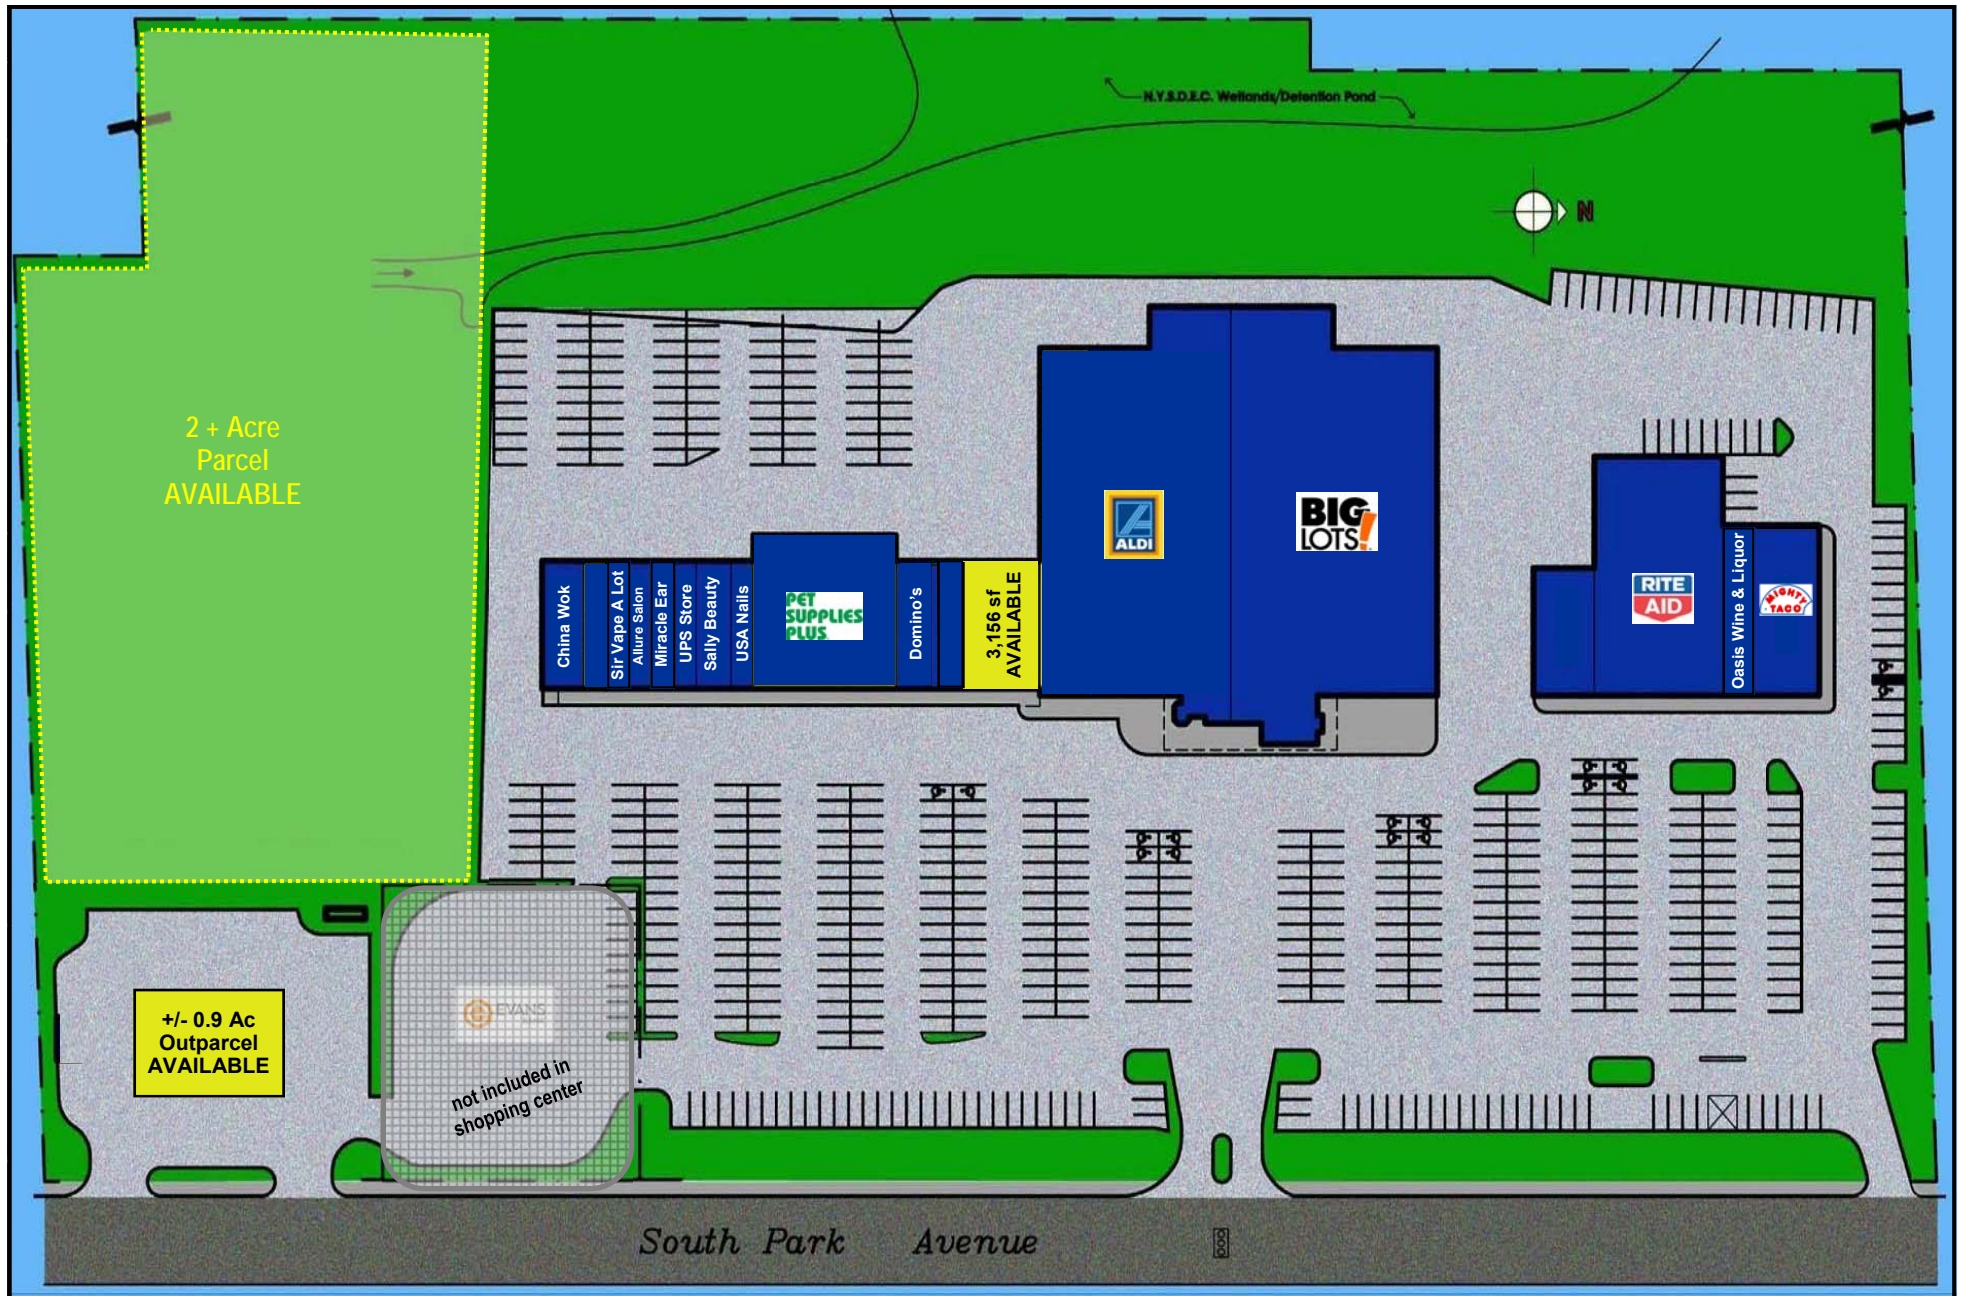

HAMBURG PLAZA

HAMBURG PLAZA

5999 SOUTH PARK AVENUE

HAMBURG, NY 14075

- AVAILABILITY: 3,156 SQ FT IN-LINE SPACE
+/- 0.9 ACRE OUTPARCEL, BUILD-TO-SUIT
2+ ACRE PARCEL AVAILABLE
- CURRENT TENANTS INCLUDE ALDI'S, BIG LOTS, RITE AID, PET SUPPLIES PLUS, UPS STORE, SALLY BEAUTY, ALLURE SALON, MIRACLE EAR, OASIS LIQUOR STORE, CHINA WOK, MIGHTY TACO AND DOMINO'S PIZZA
- TWO ENTRANCES INCLUDING ONE SIGNAL ACCESS
- MINUTES FROM GREATER BUFFALO METRO AREA VIA I-90
- MODERN WELL-LIT PARKING LOT FOR APPROXIMATELY 500 CARS
- PICTURESQUE VILLAGE ENVIRONMENT WITH MANY HISTORICAL AND RECREATIONAL AMENITIES
- CONTACT KEVIN ZUGGER FOR FURTHER INFORMATION

HAMBURG PLAZA ~ HAMBURG, NEW YORK