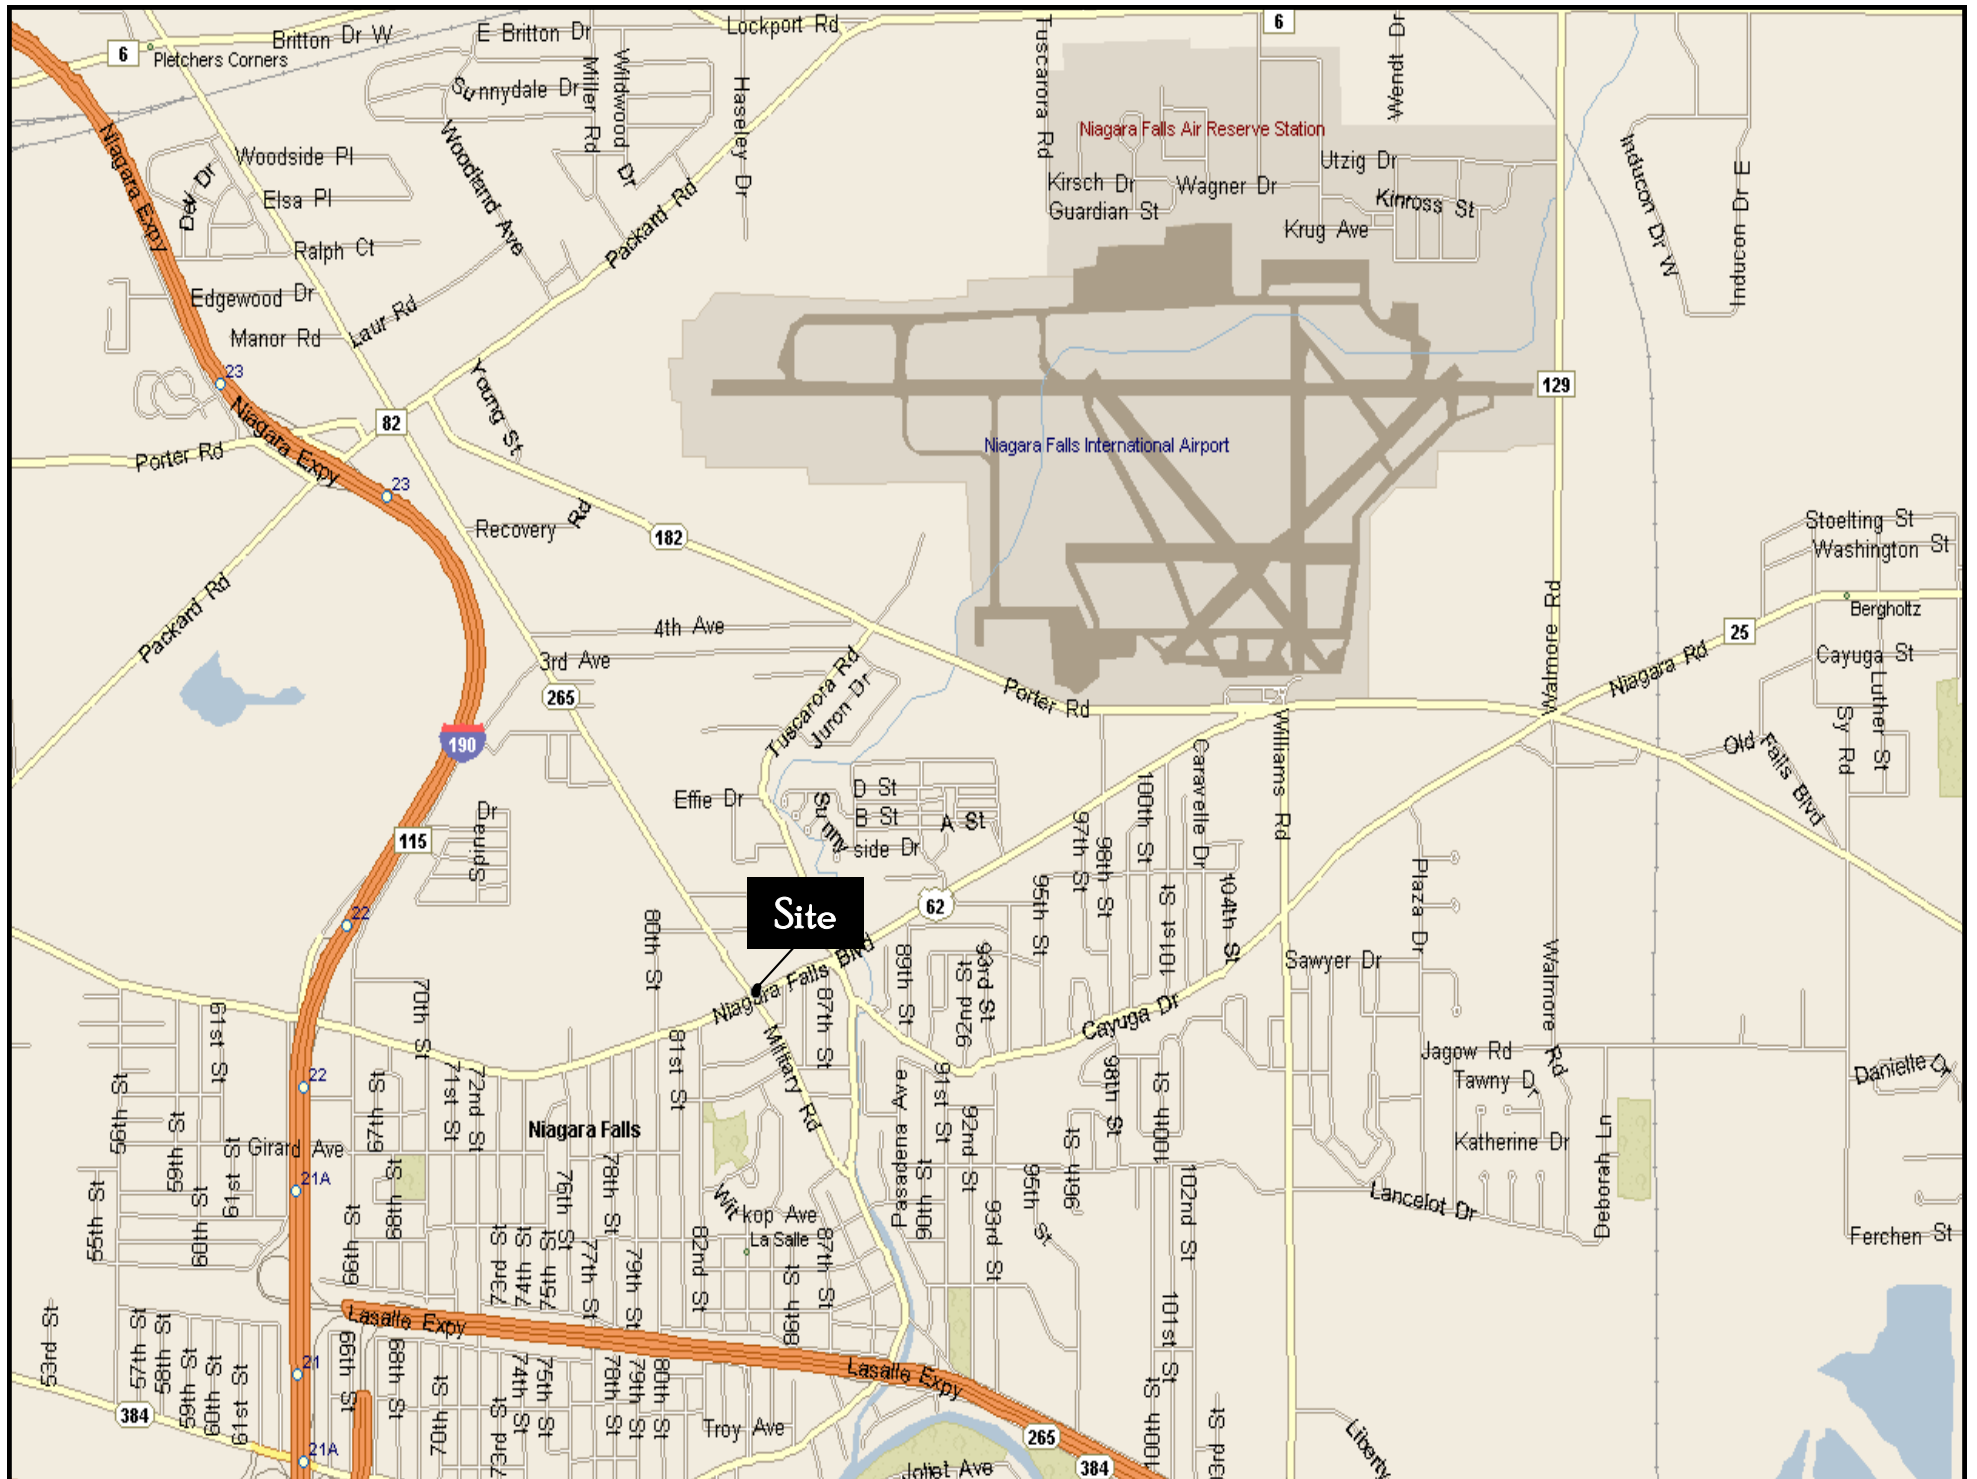

# MIL-PINE PLAZA

8400-8440 NIAGARA FALLS BOULEVARD  
NIAGARA FALLS, NEW YORK

- SPACE AVAILABLE: 4,358 & 8,000 SQUARE FEET
- SITUATED IN A HEAVY RETAIL CORRIDOR AT THE INTERSECTION OF NIAGARA FALLS BLVD AND MILITARY ROAD
- TENANTS INCLUDE OLLIE'S BARGAIN OUTLET, HARBOR FREIGHT, POPEYE'S CHICKEN, SUPERMARKET LIQUORS & WINES, TIM HORTONS, MIRACLE EAR & BEST NAILS
- TRAFFIC COUNTS: OVER 41,000 VEHICLES PASS THE SITE DAILY
- AREA RETAIL INCLUDES SUPER WAL-MART, TARGET, WEGMANS, TOPS, SAM'S CLUB, TJ MAXX, FASHION OUTLETS OF NIAGARA FALLS USA AND SEVERAL NATIONAL RESTAURANTS
- CONTACT KEVIN ZUGGER FOR FURTHER INFORMATION

MIL-PINE PLAZA  
NIAGARA FALLS, NEW YORK

MIL-PINE PLAZA ~ NIAGARA FALLS, NEW YORK

MIL-PINE PLAZA ~ NIAGARA FALLS, NEW YORK

AVAILABLE  
8,000 sf

AVAILABLE  
4,358 sf

Miracle  
Ear

HARBOR  
FREIGHT  
TOOLS

Supermarket  
Liquors