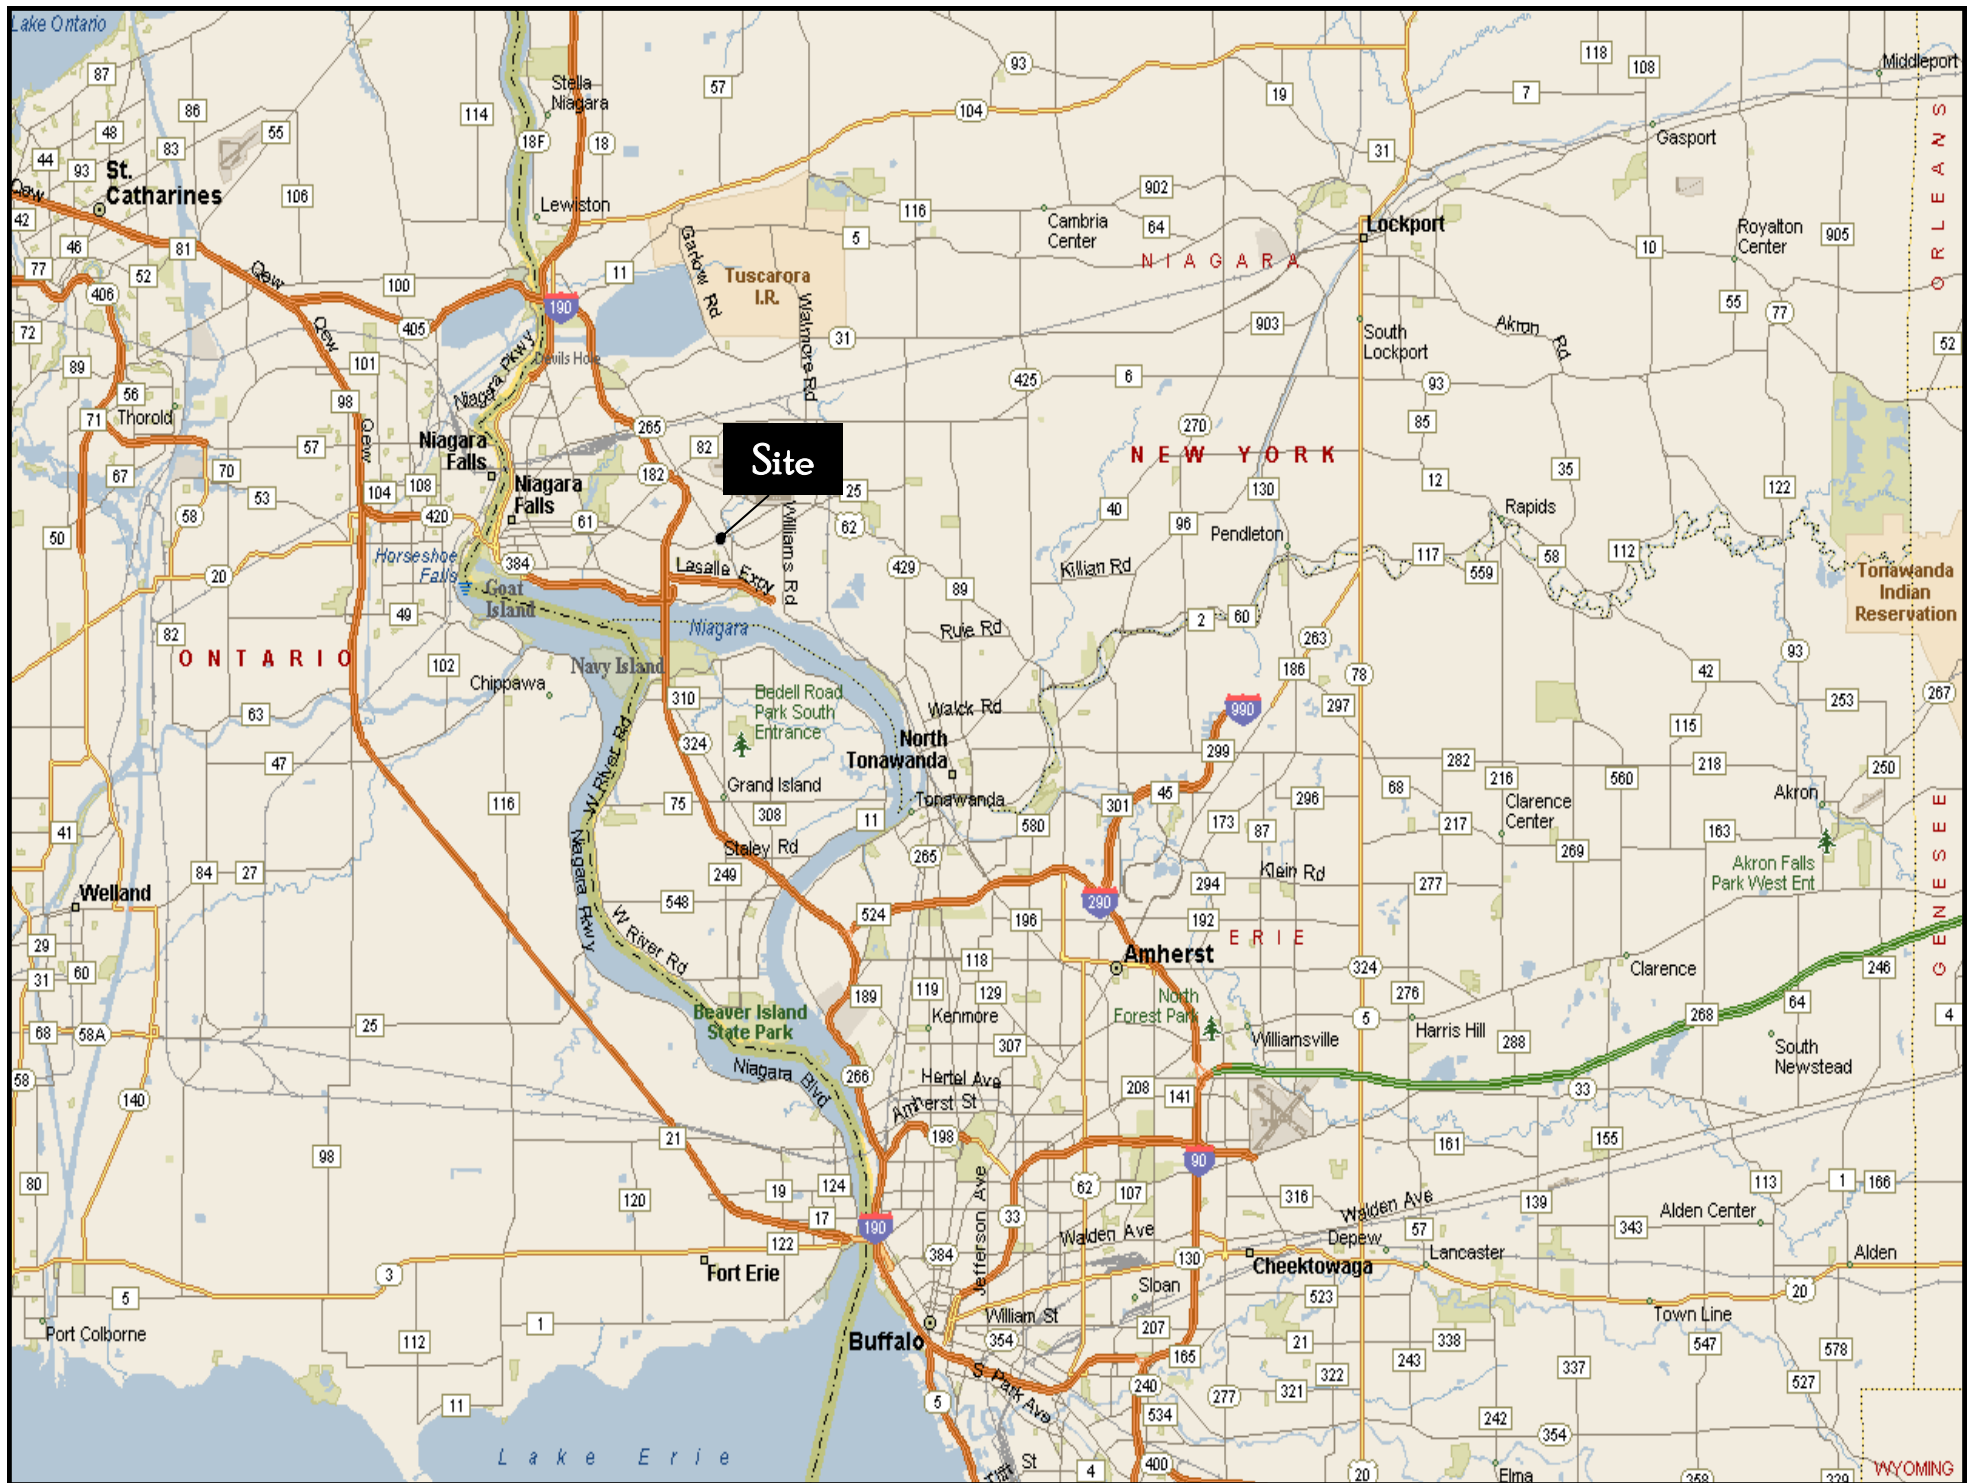

# MIL-PINE PLAZA

8400-8440 NIAGARA FALLS BOULEVARD  
NIAGARA FALLS, NEW YORK

- SPACE AVAILABLE: 4,358 & 8,000 SQUARE FEET
- SITUATED IN A HEAVY RETAIL CORRIDOR AT THE INTERSECTION OF NIAGARA FALLS BLVD AND MILITARY ROAD
- TENANTS INCLUDE OLLIE'S BARGAIN OUTLET, HARBOR FREIGHT, POPEYE'S CHICKEN, SUPERMARKET LIQUORS & WINES, TIM HORTONS, MIRACLE EAR & BEST NAILS
- TRAFFIC COUNTS: OVER 41,000 VEHICLES PASS THE SITE DAILY
- AREA RETAIL INCLUDES SUPER WAL-MART, TARGET, WEGMANS, TOPS, SAM'S CLUB, TJ MAXX, FASHION OUTLETS OF NIAGARA FALLS USA AND SEVERAL NATIONAL RESTAURANTS
- CONTACT KEVIN ZUGGER FOR FURTHER INFORMATION

<u>DEMOGRAPHICS</u>			
	<u>1 MILE</u>	<u>3 MILE</u>	<u>5 MILE</u>
<u>POPULATION</u>	10,793	35,333	85,808
<u>AVG HH INCOME</u>	\$76,044	\$79,790	\$74,746

All information furnished as submitted may be subject to errors and omissions. No warranty or representation is made as to accuracy thereof.

MIL-PINE PLAZA  
NIAGARA FALLS, NEW YORK

MIL-PINE PLAZA ~ NIAGARA FALLS, NEW YORK

MIL-PINE PLAZA ~ NIAGARA FALLS, NEW YORK

AVAILABLE  
8,000 sf

AVAILABLE  
4,358 sf

Miracle  
Ear

HARBOR  
FREIGHT  
TOOLS

Supermarket  
Liquors

Best Nails

OLLIE'S  
Bargain  
OUTLET

Tim  
Hortons

POPEYES  
CHICKEN & BISCUITS

Mil-Pine Plaza