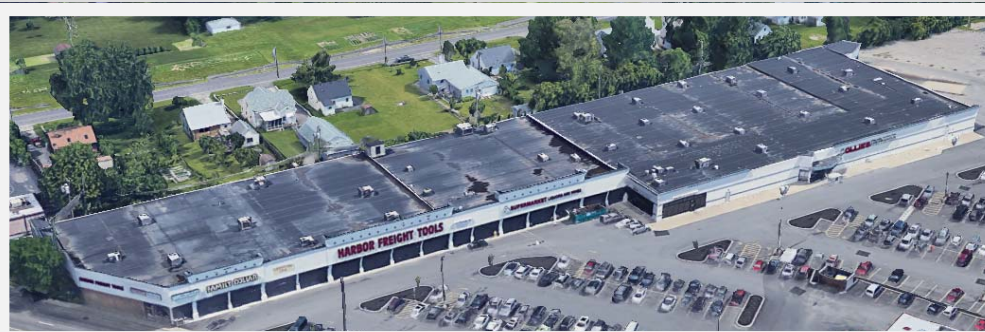

# MIL-PINE PLAZA

8400-8440 NIAGARA FALLS BLVD | NIAGARA FALLS, NEW YORK

***RETAIL SPACE AVAILABLE***

4053 MAPLE ROAD  
AMHERST, NY 14226  
PHONE (716) 833-4986 EXT 382  
WWW.BENCHMARKGRP.COM  
KEVIN ZUGGER  
KZUGGER@BENCHMARKGRP.COM

# MIL-PINE PLAZA

8400-8440 NIAGARA FALLS BOULEVARD  
NIAGARA FALLS, NEW YORK

- SPACE AVAILABLE: 4,358 & 8,000 SQUARE FEET
- SITUATED IN A HEAVY RETAIL CORRIDOR AT THE INTERSECTION OF NIAGARA FALLS BLVD AND MILITARY ROAD
- TENANTS INCLUDE OLLIE'S BARGAIN OUTLET, HARBOR FREIGHT, POPEYE'S CHICKEN, SUPERMARKET LIQUORS & WINES, TIM HORTONS, MIRACLE EAR & BEST NAILS
- TRAFFIC COUNTS: OVER 41,000 VEHICLES PASS THE SITE DAILY
- AREA RETAIL INCLUDES SUPER WAL-MART, TARGET, WEGMANS, TOPS, SAM'S CLUB, TJ MAXX, FASHION OUTLETS OF NIAGARA FALLS USA AND SEVERAL NATIONAL RESTAURANTS
- CONTACT KEVIN ZUGGER FOR FURTHER INFORMATION

MIL-PINE PLAZA  
NIAGARA FALLS, NEW YORK

MIL-PINE PLAZA ~ NIAGARA FALLS, NEW YORK

MIL-PINE PLAZA ~ NIAGARA FALLS, NEW YORK

AVAILABLE  
8,000 sf

AVAILABLE  
4,358 sf

Miracle  
Ear

HARBOR  
FREIGHT  
TOOLS

Supermarket  
Liquors